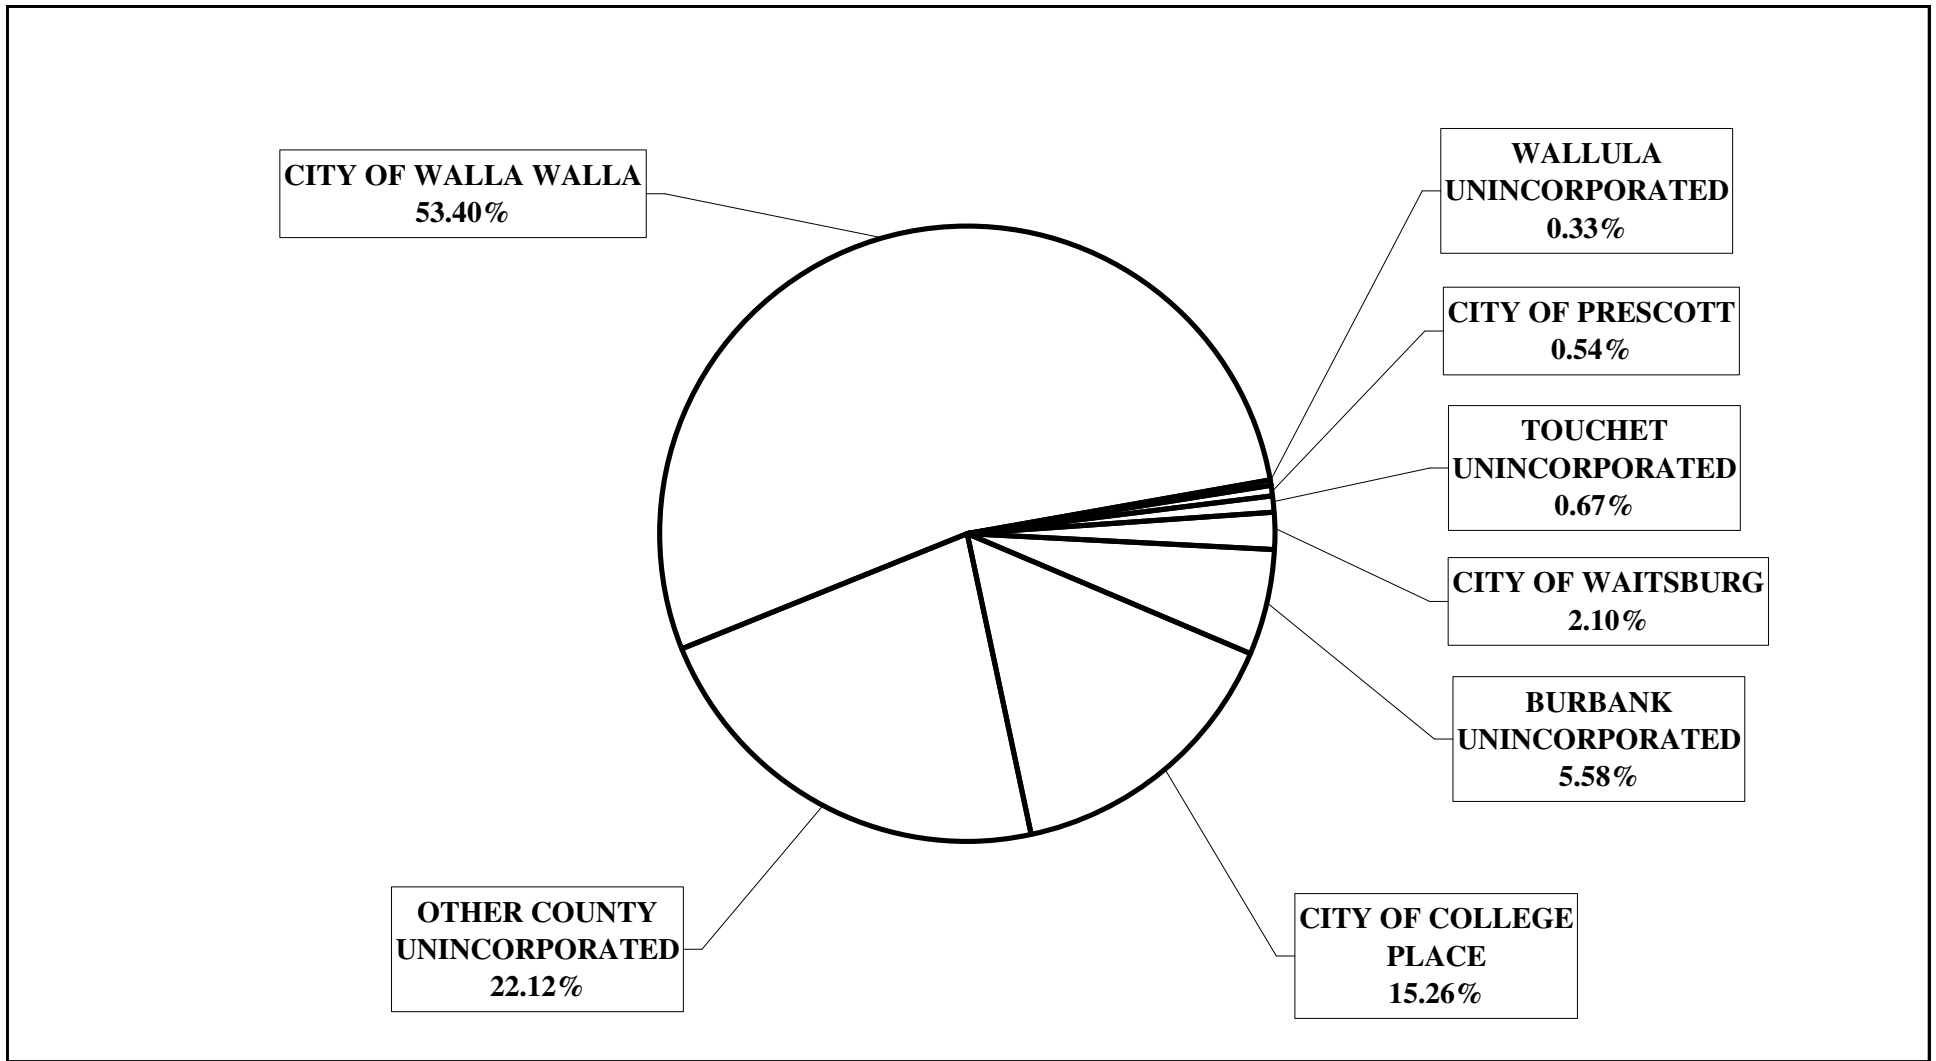

WALLA WALLA COUNTY 2009 POPULATION BREAKDOWN

2000 Census Population figure for Burbank 3,303, Touchet 396, and Wallula 197
 Population figures include prison population (approximately 2,300)
 (1) Estimate from Office of Financial Management