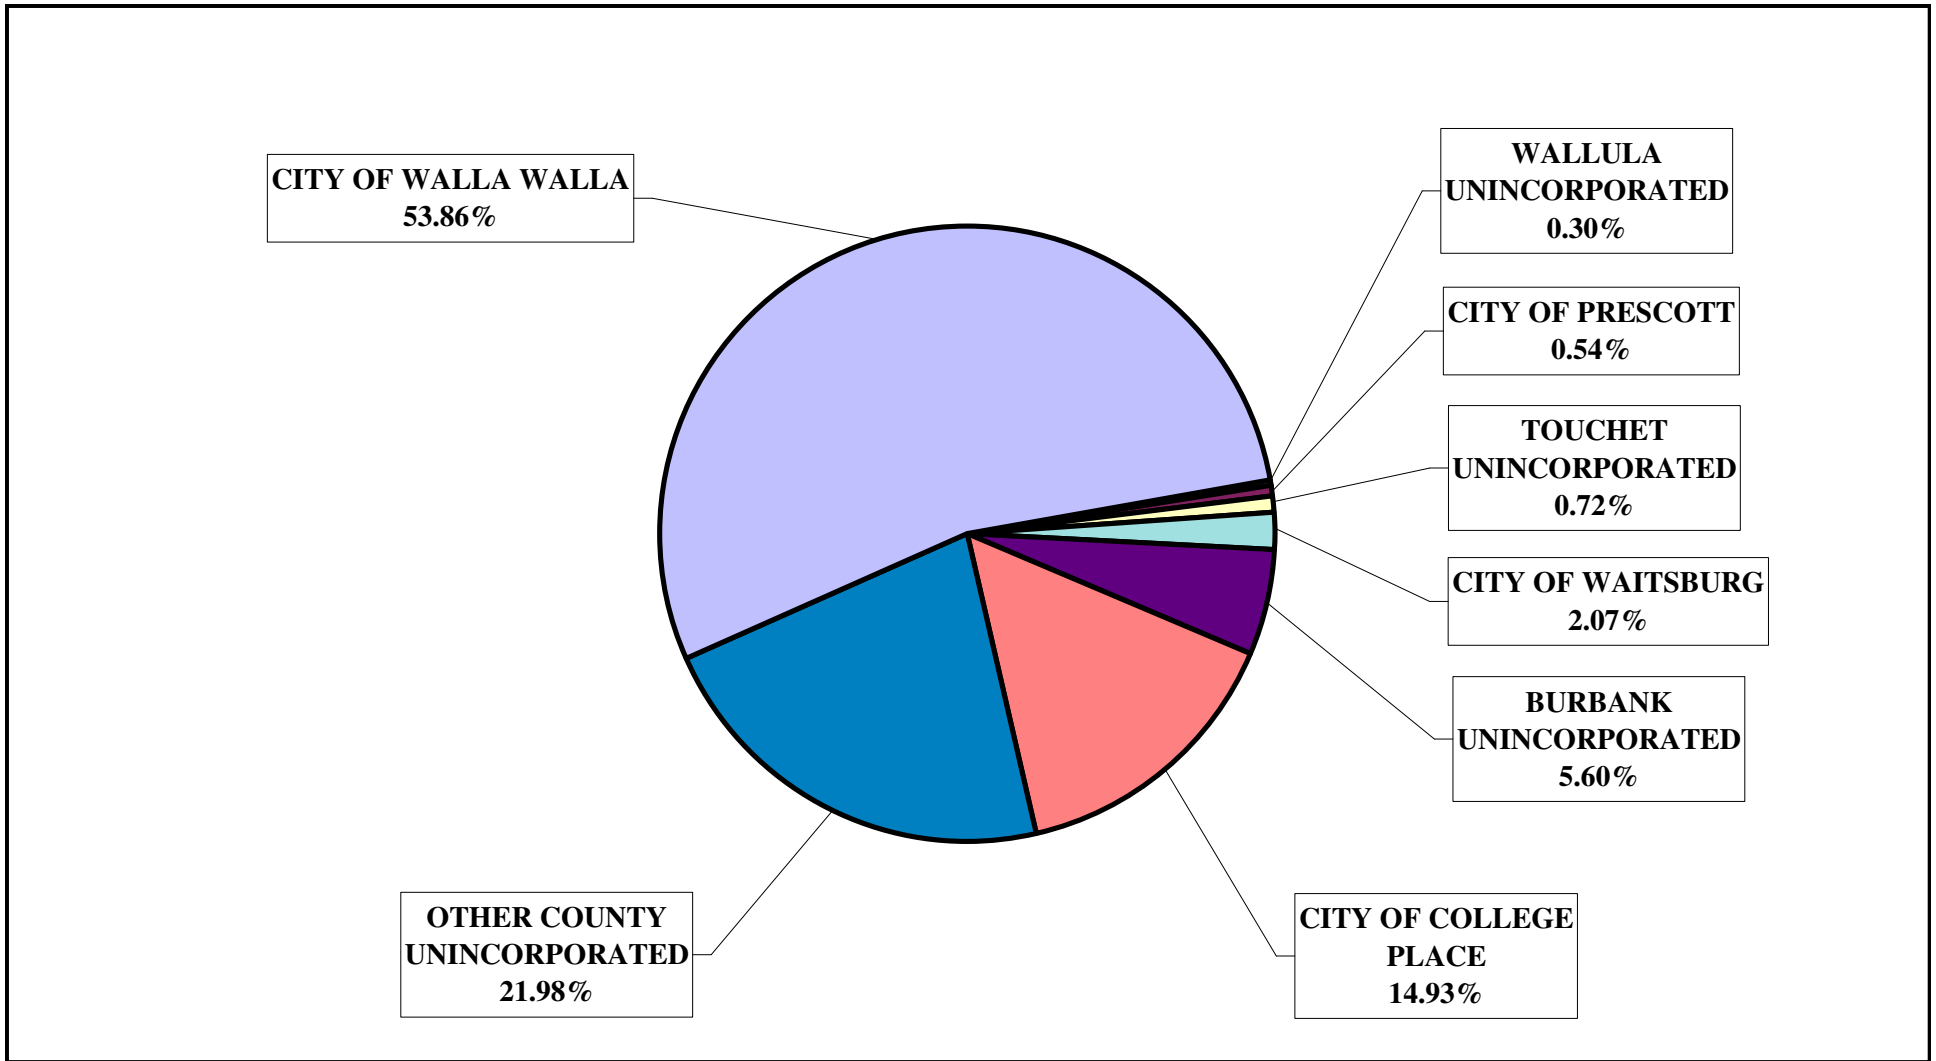

# WALLA WALLA COUNTY 2011 POPULATION BREAKDOWN

2010 Census Population figure for Burbank 3,291, Touchet 421, and Wallula 179  
 Population figures include prison population (approximately 2,300)  
 (1) Estimate from Office of Financial Management