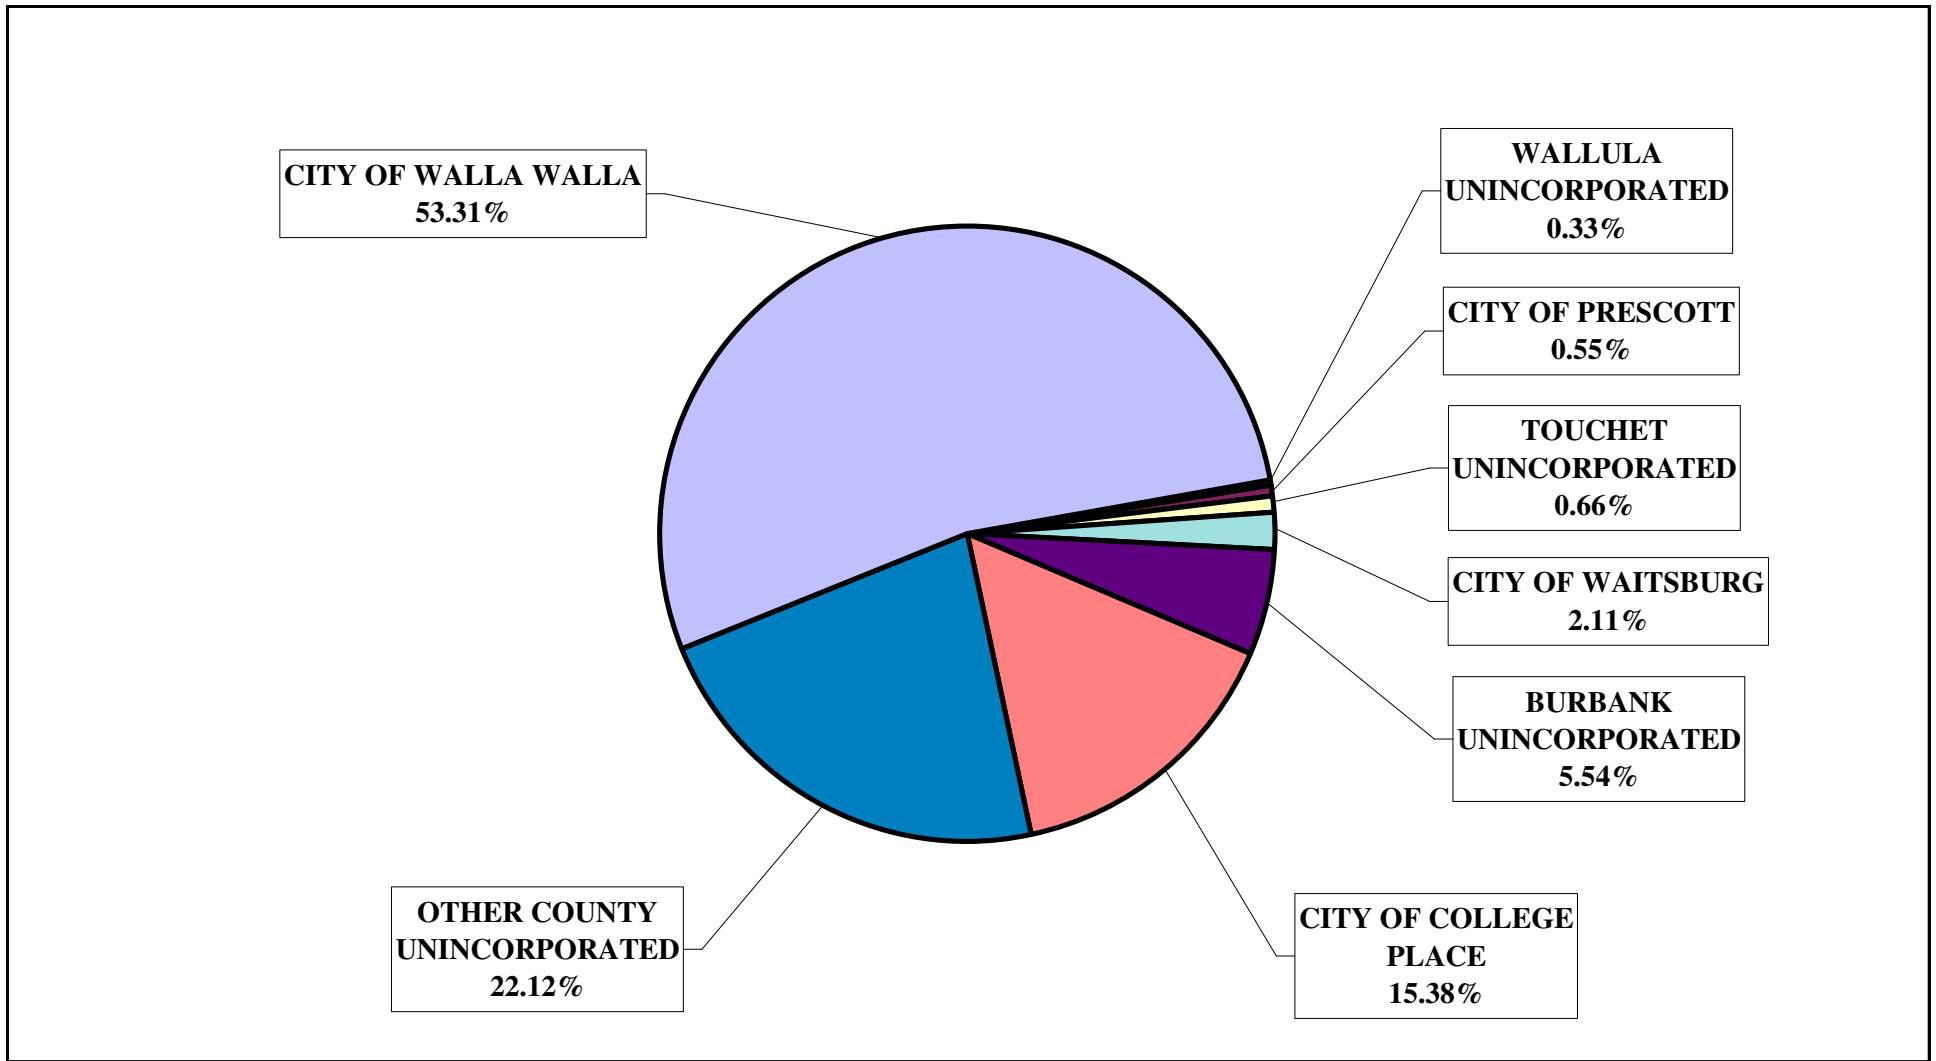

# WALLA WALLA COUNTY 2010 POPULATION BREAKDOWN

2000 Census Population figure for Burbank 3,303, Touchet 396, and Wallula 197  
 Population figures include prison population (approximately 2,300)  
 (1) Estimate from Office of Financial Management