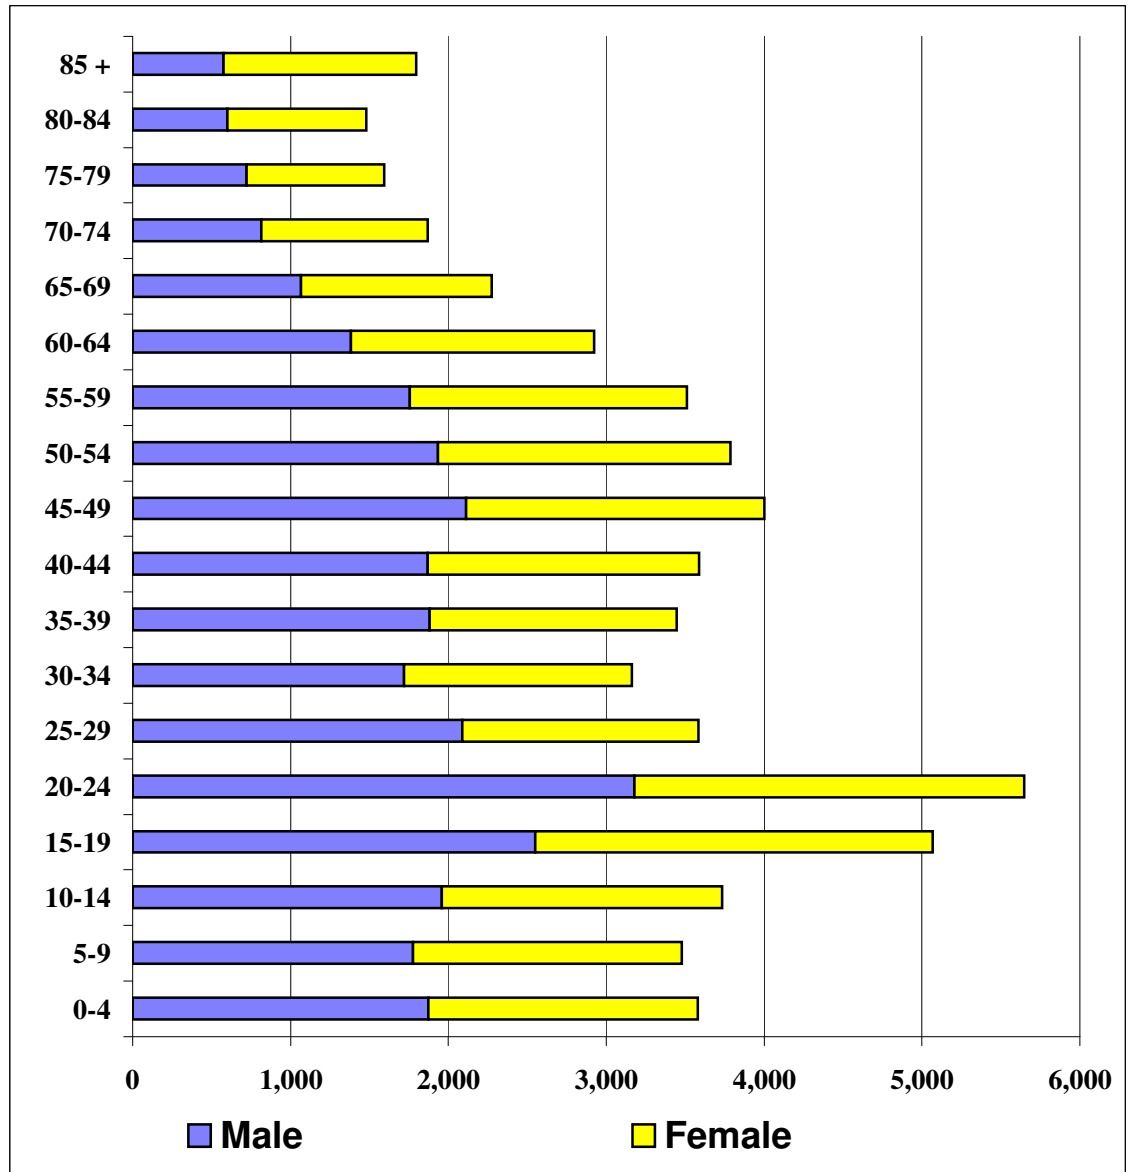

WALLA WALLA COUNTY POPULATION BY AGE & SEX - 2008

AGE	2008 Male	2008 Female	2008 Total
0-4	1,871	1,713	3,584
5-9	1,776	1,706	3,482
10-14	1,957	1,783	3,740
15-19	2,549	2,524	5,073
20-24	3,177	2,475	5,651
25-29	2,086	1,500	3,587
30-34	1,717	1,451	3,168
35-39	1,882	1,570	3,451
40-44	1,868	1,725	3,593
45-49	2,113	1,891	4,003
50-54	1,935	1,857	3,792
55-59	1,755	1,759	3,514
60-64	1,381	1,544	2,925
65-69	1,064	1,215	2,280
70-74	815	1,059	1,874
75-79	721	878	1,599
80-84	600	885	1,485
85 +	576	1,222	1,799
Total	29,843	28,757	58,600

2000 Census Population figure for Burbank 3,303, Touchet 396, and Wallula 197

Source: State of Washington, Office of Financial Management

Prepared by: Port of Walla Walla (509) 525-3100 (Updated 06/22/09)