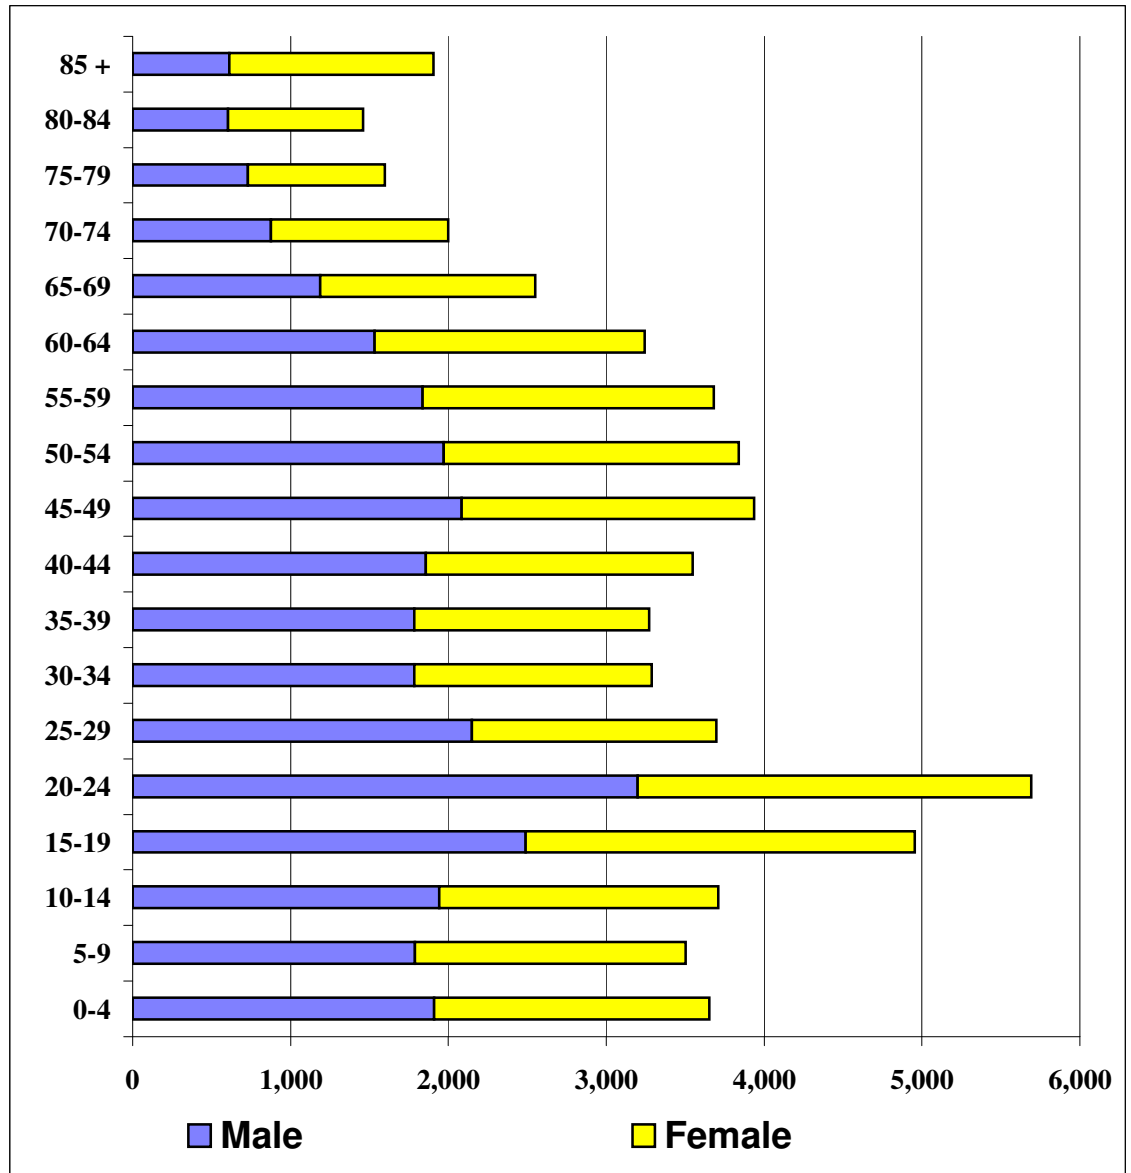

# WALLA WALLA COUNTY POPULATION BY AGE & SEX - 2010

AGE	2010 Male	2010 Female	2010 Total
0-4	1,909	1,747	3,656
5-9	1,788	1,719	3,507
10-14	1,943	1,770	3,713
15-19	2,488	2,472	4,959
20-24	3,199	2,495	5,694
25-29	2,150	1,551	3,701
30-34	1,785	1,505	3,290
35-39	1,783	1,493	3,276
40-44	1,858	1,695	3,553
45-49	2,084	1,856	3,941
50-54	1,968	1,876	3,845
55-59	1,835	1,848	3,684
60-64	1,534	1,715	3,249
65-69	1,187	1,366	2,553
70-74	876	1,128	2,004
75-79	729	873	1,602
80-84	603	861	1,464
85 +	613	1,296	1,909
<b>Total</b>	<b>30,334</b>	<b>29,266</b>	<b>59,600</b>

2010 Census Population figure for Burbank 3,291, Touchet 421, and Wallula 179

Population figures include prison population (approximately 2,300)

Prepared by: Port of Walla Walla (509) 525-3100 (Updated 7/1/2011)