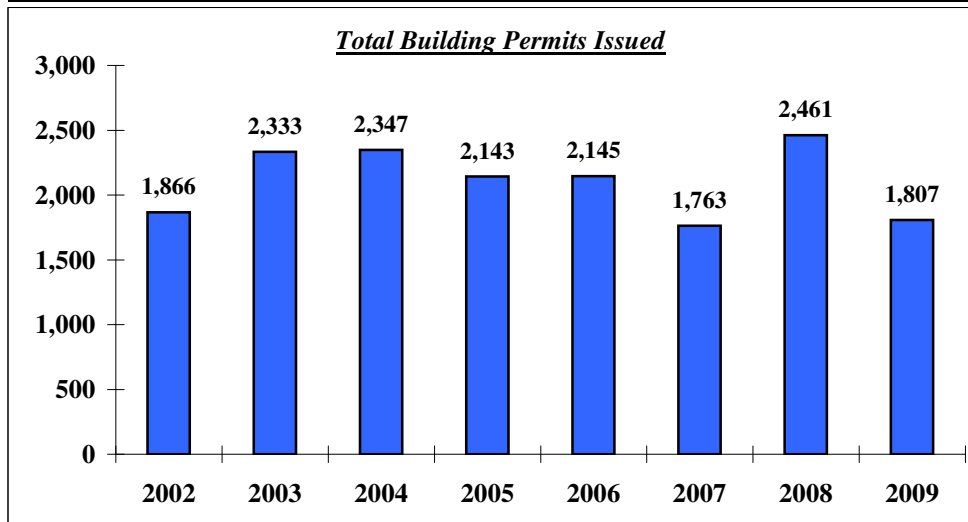

WALLA WALLA COUNTY BUILDING PERMIT ACTIVITY 2002-2009

Walla Walla County		2002	2003	2004	2005	2006	2007	2008	2009
Total Number of Building Permits		558	651	684	559	574	494	772	480
Valuation of Permits		\$ 27,462,293	\$ 29,496,312	\$ 35,728,948	\$ 33,092,300	\$ 42,989,972	\$ 37,939,630	\$ 36,754,976	\$ 16,265,953
Number of New Single Family/Duplex Home Permits		65	77	136	135	144	122	80	35
Number of New Mobile Home Permits		41	42	42	30	39	19	23	10
Number of New Commercial/Industrial Building Permits		7	0	1	1	3	15	16	8
City of Walla Walla		2002	2003	2004	2005	2006	2007	2008	2009
Total Number of Building Permits		1,230	1,437	1,448	1,416	1,349	1,069	1,386	1,139
Valuation of Permits		\$ 21,894,929	\$ 37,458,554	\$ 38,370,956	\$ 88,171,210	\$ 48,627,163	\$ 10,646,547	\$ 51,174,853	\$ 31,086,945
Number of New Single Family/Duplex Home Permits		55	55	33	63	79	33	32	28
Number of New Mobile Home Permits		6	4	5	10	2	1	12	13
Number of New Commercial/Industrial Building Permits		11	11	15	31	31	42	21	8
City of College Place		2002	2003	2004	2005	2006	2007	2008	2009
Total Number of Building Permits		78	245	215	168	222	200	303	188
Valuation of Permits		\$ 12,564,841	\$ 29,163,311	\$ 20,655,665	\$ 16,966,479	\$ 9,937,414	\$ 9,512,627	\$ 9,801,854	\$ 7,675,803
Number of New Single Family/Duplex Home Permits		69	115	98	40	41	25	27	33
Number of New Mobile Home Permits		1	3	0	4	6	4	2	2
Number of New Commercial/Industrial Building Permits		1	7	5	13	11	34	24	2
Totals in Walla Walla County		2002	2003	2004	2005	2006	2007	2008	2009
Total Building Permits		1,866	2,333	2,347	2,143	2,145	1,763	2,461	1,807
Total Valuation of Permits		\$ 61,922,063	\$ 96,118,177	\$ 94,755,569	\$ 138,229,989	\$ 101,554,549	\$ 58,098,804	\$ 97,731,683	\$ 55,028,701
Number of New Single Family/Duplex Home Permits		189	247	267	238	264	180	139	96
Number of New Mobile Home Permits		48	49	47	44	47	24	37	25
Number of New Commercial/Industrial Building Permits		19	18	21	45	45	91	61	18