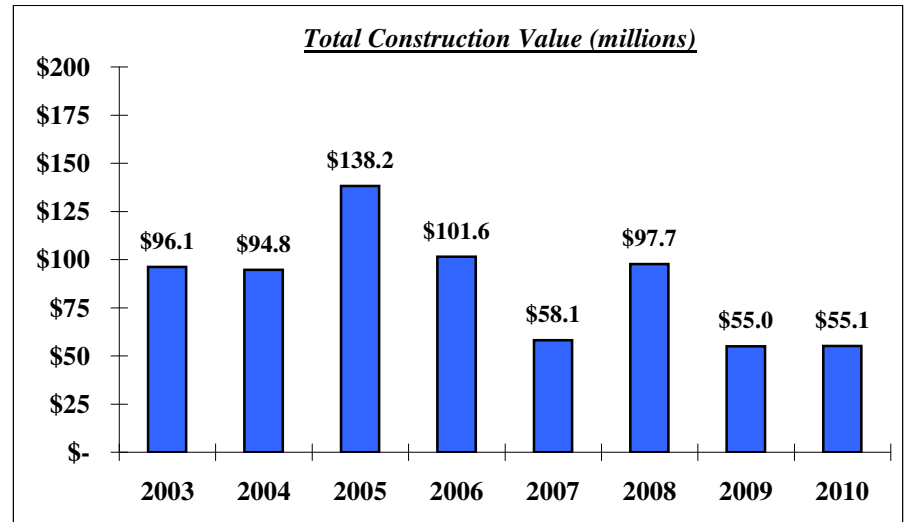

# WALLA WALLA COUNTY BUILDING PERMIT ACTIVITY 2003-2009

Walla Walla County	2003	2004	2005	2006	2007	2008	2009	2010
Total Number of Building Permits	651	684	559	574	494	772	480	462
Valuation of Permits	\$ 29,496,312	\$ 35,728,948	\$ 33,092,300	\$ 42,989,972	\$ 37,939,630	\$ 36,754,976	\$ 16,265,953	\$ 30,884,219
Number of New Single Family/Duplex Home Permits	77	136	135	144	122	80	35	65
Number of New Mobile Home Permits	42	42	30	39	19	23	10	11
Number of New Commercial/Industrial Building Permits	0	1	1	3	15	16	8	22
City of Walla Walla	2003	2004	2005	2006	2007	2008	2009	2010
Total Number of Building Permits	1,437	1,448	1,416	1,349	1,069	1,386	1,139	911
Valuation of Permits	\$ 37,458,554	\$ 38,370,956	\$ 88,171,210	\$ 48,627,163	\$ 10,646,547	\$ 51,174,853	\$ 31,086,945	\$ 11,188,593
Number of New Single Family/Duplex Home Permits	55	33	63	79	33	32	28	12
Number of New Mobile Home Permits	4	5	10	2	1	12	13	3
Number of New Commercial/Industrial Building Permits	11	15	31	31	42	21	8	19
City of College Place	2003	2004	2005	2006	2007	2008	2009	2010
Total Number of Building Permits	245	215	168	222	200	303	188	138
Valuation of Permits	\$ 29,163,311	\$ 20,655,665	\$ 16,966,479	\$ 9,937,414	\$ 9,512,627	\$ 9,801,854	\$ 7,675,803	\$ 13,062,322
Number of New Single Family/Duplex Home Permits	115	98	40	41	25	27	33	12
Number of New Mobile Home Permits	3	0	4	6	4	2	2	0
Number of New Commercial/Industrial Building Permits	7	5	13	11	34	24	2	15
Totals in Walla Walla County	2003	2004	2005	2006	2007	2008	2009	2010
Total Building Permits	2,333	2,347	2,143	2,145	1,763	2,461	1,807	1,511
Total Valuation of Permits	\$ 96,118,177	\$ 94,755,569	\$ 138,229,989	\$ 101,554,549	\$ 58,098,804	\$ 97,731,683	\$ 55,028,701	\$ 55,135,134
Number of New Single Family/Duplex Home Permits	247	267	238	264	180	139	96	89
Number of New Mobile Home Permits	49	47	44	47	24	37	25	14
Number of New Commercial/Industrial Building Permits	18	21	45	45	91	61	18	56