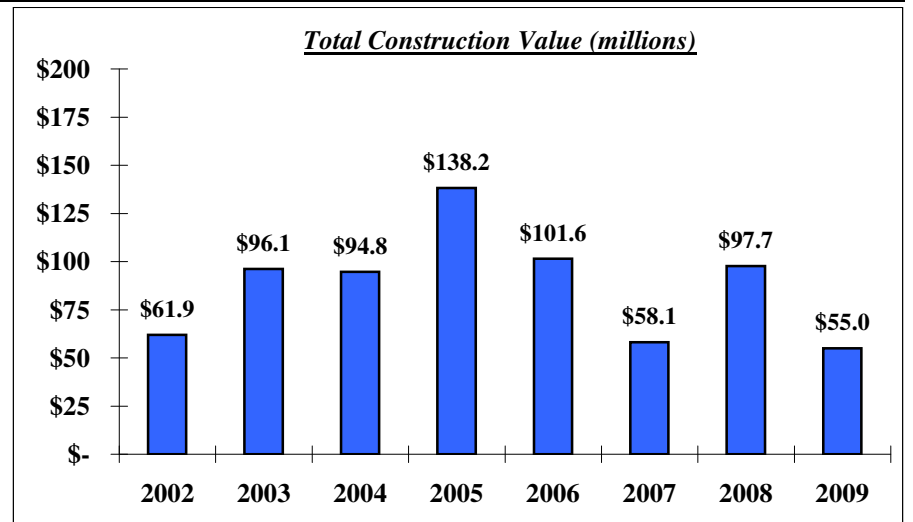

WALLA WALLA COUNTY BUILDING PERMIT ACTIVITY 2002-2009

Walla Walla County		2002	2003	2004	2005	2006	2007	2008	2009
Total Number of Building Permits		558	651	684	559	574	494	772	480
Valuation of Permits		\$ 27,462,293	\$ 29,496,312	\$ 35,728,948	\$ 33,092,300	\$ 42,989,972	\$ 37,939,630	\$ 36,754,976	\$ 16,265,953
Number of New Single Family/Duplex Home Permits		65	77	136	135	144	122	80	35
Number of New Mobile Home Permits		41	42	42	30	39	19	23	10
Number of New Commercial/Industrial Building Permits		7	0	1	1	3	15	16	8
City of Walla Walla		2002	2003	2004	2005	2006	2007	2008	2009
Total Number of Building Permits		1,230	1,437	1,448	1,416	1,349	1,069	1,386	1,139
Valuation of Permits		\$ 21,894,929	\$ 37,458,554	\$ 38,370,956	\$ 88,171,210	\$ 48,627,163	\$ 10,646,547	\$ 51,174,853	\$ 31,086,945
Number of New Single Family/Duplex Home Permits		55	55	33	63	79	33	32	28
Number of New Mobile Home Permits		6	4	5	10	2	1	12	13
Number of New Commercial/Industrial Building Permits		11	11	15	31	31	42	21	8
City of College Place		2002	2003	2004	2005	2006	2007	2008	2009
Total Number of Building Permits		78	245	215	168	222	200	303	188
Valuation of Permits		\$ 12,564,841	\$ 29,163,311	\$ 20,655,665	\$ 16,966,479	\$ 9,937,414	\$ 9,512,627	\$ 9,801,854	\$ 7,675,803
Number of New Single Family/Duplex Home Permits		69	115	98	40	41	25	27	33
Number of New Mobile Home Permits		1	3	0	4	6	4	2	2
Number of New Commercial/Industrial Building Permits		1	7	5	13	11	34	24	2
Totals in Walla Walla County		2002	2003	2004	2005	2006	2007	2008	2009
Total Building Permits		1,866	2,333	2,347	2,143	2,145	1,763	2,461	1,807
Total Valuation of Permits		\$ 61,922,063	\$ 96,118,177	\$ 94,755,569	\$ 138,229,989	\$ 101,554,549	\$ 58,098,804	\$ 97,731,683	\$ 55,028,701
Number of New Single Family/Duplex Home Permits		189	247	267	238	264	180	139	96
Number of New Mobile Home Permits		48	49	47	44	47	24	37	25
Number of New Commercial/Industrial Building Permits		19	18	21	45	45	91	61	18