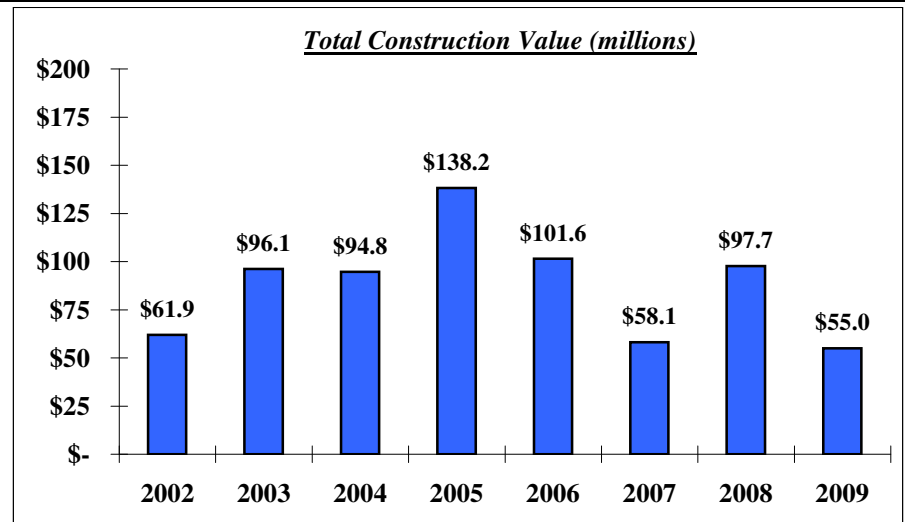

WALLA WALLA COUNTY BUILDING PERMIT ACTIVITY 2002-2009

Walla Walla County	2002	2003	2004	2005	2006	2007	2008	2009
Total Number of Building Permits	558	651	684	559	574	494	772	480
Valuation of Permits	\$ 27,462,293	\$ 29,496,312	\$ 35,728,948	\$ 33,092,300	\$ 42,989,972	\$ 37,939,630	\$ 36,754,976	\$ 16,265,953
Number of New Single Family/Duplex Home Permits	65	77	136	135	144	122	80	35
Number of New Mobile Home Permits	41	42	42	30	39	19	23	10
Number of New Commercial/Industrial Building Permits	7	0	1	1	3	15	16	8
City of Walla Walla	2002	2003	2004	2005	2006	2007	2008	2009
Total Number of Building Permits	1,230	1,437	1,448	1,416	1,349	1,069	1,386	1,139
Valuation of Permits	\$ 21,894,929	\$ 37,458,554	\$ 38,370,956	\$ 88,171,210	\$ 48,627,163	\$ 10,646,547	\$ 51,174,853	\$ 31,086,945
Number of New Single Family/Duplex Home Permits	55	55	33	63	79	33	32	28
Number of New Mobile Home Permits	6	4	5	10	2	1	12	13
Number of New Commercial/Industrial Building Permits	11	11	15	31	31	42	21	8
City of College Place	2002	2003	2004	2005	2006	2007	2008	2009
Total Number of Building Permits	78	245	215	168	222	200	303	188
Valuation of Permits	\$ 12,564,841	\$ 29,163,311	\$ 20,655,665	\$ 16,966,479	\$ 9,937,414	\$ 9,512,627	\$ 9,801,854	\$ 7,675,803
Number of New Single Family/Duplex Home Permits	69	115	98	40	41	25	27	33
Number of New Mobile Home Permits	1	3	0	4	6	4	2	2
Number of New Commercial/Industrial Building Permits	1	7	5	13	11	34	24	2
Totals in Walla Walla County	2002	2003	2004	2005	2006	2007	2008	2009
Total Building Permits	1,866	2,333	2,347	2,143	2,145	1,763	2,461	1,807
Total Valuation of Permits	\$ 61,922,063	\$ 96,118,177	\$ 94,755,569	\$138,229,989	\$101,554,549	\$ 58,098,804	\$ 97,731,683	\$ 55,028,701
Number of New Single Family/Duplex Home Permits	189	247	267	238	264	180	139	96
Number of New Mobile Home Permits	48	49	47	44	47	24	37	25
Number of New Commercial/Industrial Building Permits	19	18	21	45	45	91	61	18