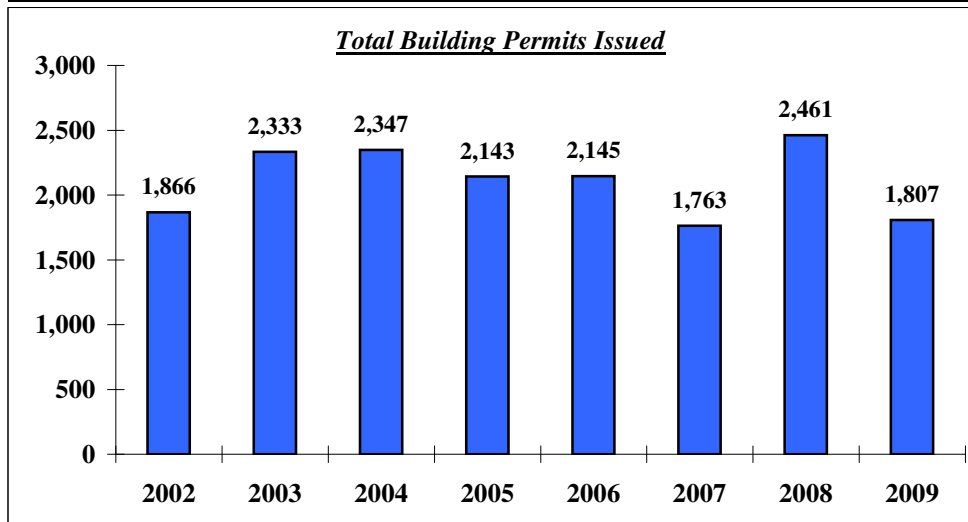

WALLA WALLA COUNTY BUILDING PERMIT ACTIVITY 2002-2009

Walla Walla County	2002	2003	2004	2005	2006	2007	2008	2009
Total Number of Building Permits	558	651	684	559	574	494	772	480
Valuation of Permits	\$ 27,462,293	\$ 29,496,312	\$ 35,728,948	\$ 33,092,300	\$ 42,989,972	\$ 37,939,630	\$ 36,754,976	\$ 16,265,953
Number of New Single Family/Duplex Home Permits	65	77	136	135	144	122	80	35
Number of New Mobile Home Permits	41	42	42	30	39	19	23	10
Number of New Commercial/Industrial Building Permits	7	0	1	1	3	15	16	8
City of Walla Walla	2002	2003	2004	2005	2006	2007	2008	2009
Total Number of Building Permits	1,230	1,437	1,448	1,416	1,349	1,069	1,386	1,139
Valuation of Permits	\$ 21,894,929	\$ 37,458,554	\$ 38,370,956	\$ 88,171,210	\$ 48,627,163	\$ 10,646,547	\$ 51,174,853	\$ 31,086,945
Number of New Single Family/Duplex Home Permits	55	55	33	63	79	33	32	28
Number of New Mobile Home Permits	6	4	5	10	2	1	12	13
Number of New Commercial/Industrial Building Permits	11	11	15	31	31	42	21	8
City of College Place	2002	2003	2004	2005	2006	2007	2008	2009
Total Number of Building Permits	78	245	215	168	222	200	303	188
Valuation of Permits	\$ 12,564,841	\$ 29,163,311	\$ 20,655,665	\$ 16,966,479	\$ 9,937,414	\$ 9,512,627	\$ 9,801,854	\$ 7,675,803
Number of New Single Family/Duplex Home Permits	69	115	98	40	41	25	27	33
Number of New Mobile Home Permits	1	3	0	4	6	4	2	2
Number of New Commercial/Industrial Building Permits	1	7	5	13	11	34	24	2
Totals in Walla Walla County	2002	2003	2004	2005	2006	2007	2008	2009
Total Building Permits	1,866	2,333	2,347	2,143	2,145	1,763	2,461	1,807
Total Valuation of Permits	\$ 61,922,063	\$ 96,118,177	\$ 94,755,569	\$138,229,989	\$101,554,549	\$ 58,098,804	\$ 97,731,683	\$ 55,028,701
Number of New Single Family/Duplex Home Permits	189	247	267	238	264	180	139	96
Number of New Mobile Home Permits	48	49	47	44	47	24	37	25
Number of New Commercial/Industrial Building Permits	19	18	21	45	45	91	61	18