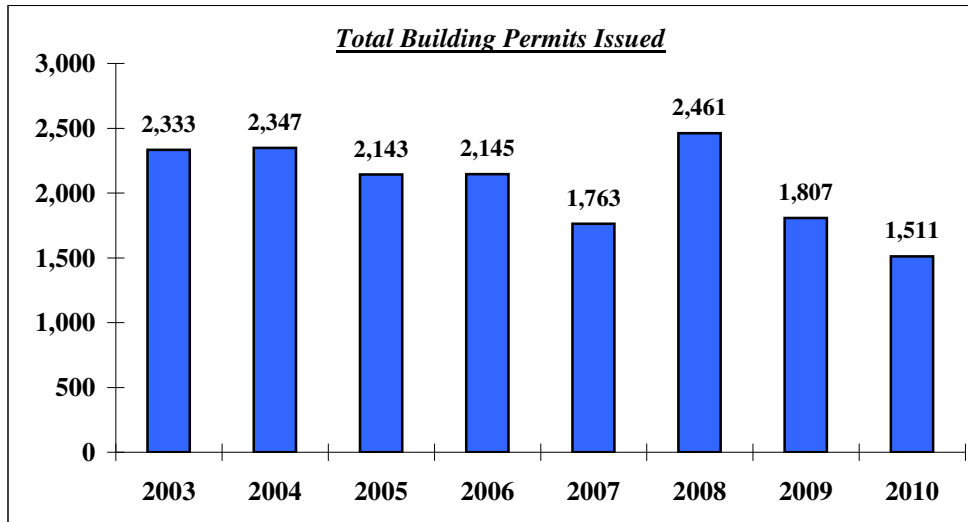

# WALLA WALLA COUNTY BUILDING PERMIT ACTIVITY 2003-2009

Walla Walla County	2003	2004	2005	2006	2007	2008	2009	2010
Total Number of Building Permits	651	684	559	574	494	772	480	462
Valuation of Permits	\$ 29,496,312	\$ 35,728,948	\$ 33,092,300	\$ 42,989,972	\$ 37,939,630	\$ 36,754,976	\$ 16,265,953	\$ 30,884,219
Number of New Single Family/Duplex Home Permits	77	136	135	144	122	80	35	65
Number of New Mobile Home Permits	42	42	30	39	19	23	10	11
Number of New Commercial/Industrial Building Permits	0	1	1	3	15	16	8	22
City of Walla Walla	2003	2004	2005	2006	2007	2008	2009	2010
Total Number of Building Permits	1,437	1,448	1,416	1,349	1,069	1,386	1,139	911
Valuation of Permits	\$ 37,458,554	\$ 38,370,956	\$ 88,171,210	\$ 48,627,163	\$ 10,646,547	\$ 51,174,853	\$ 31,086,945	\$ 11,188,593
Number of New Single Family/Duplex Home Permits	55	33	63	79	33	32	28	12
Number of New Mobile Home Permits	4	5	10	2	1	12	13	3
Number of New Commercial/Industrial Building Permits	11	15	31	31	42	21	8	19
City of College Place	2003	2004	2005	2006	2007	2008	2009	2010
Total Number of Building Permits	245	215	168	222	200	303	188	138
Valuation of Permits	\$ 29,163,311	\$ 20,655,665	\$ 16,966,479	\$ 9,937,414	\$ 9,512,627	\$ 9,801,854	\$ 7,675,803	\$ 13,062,322
Number of New Single Family/Duplex Home Permits	115	98	40	41	25	27	33	12
Number of New Mobile Home Permits	3	0	4	6	4	2	2	0
Number of New Commercial/Industrial Building Permits	7	5	13	11	34	24	2	15
Totals in Walla Walla County	2003	2004	2005	2006	2007	2008	2009	2010
Total Building Permits	2,333	2,347	2,143	2,145	1,763	2,461	1,807	1,511
Total Valuation of Permits	\$ 96,118,177	\$ 94,755,569	\$ 138,229,989	\$ 101,554,549	\$ 58,098,804	\$ 97,731,683	\$ 55,028,701	\$ 55,135,134
Number of New Single Family/Duplex Home Permits	247	267	238	264	180	139	96	89
Number of New Mobile Home Permits	49	47	44	47	24	37	25	14
Number of New Commercial/Industrial Building Permits	18	21	45	45	91	61	18	56