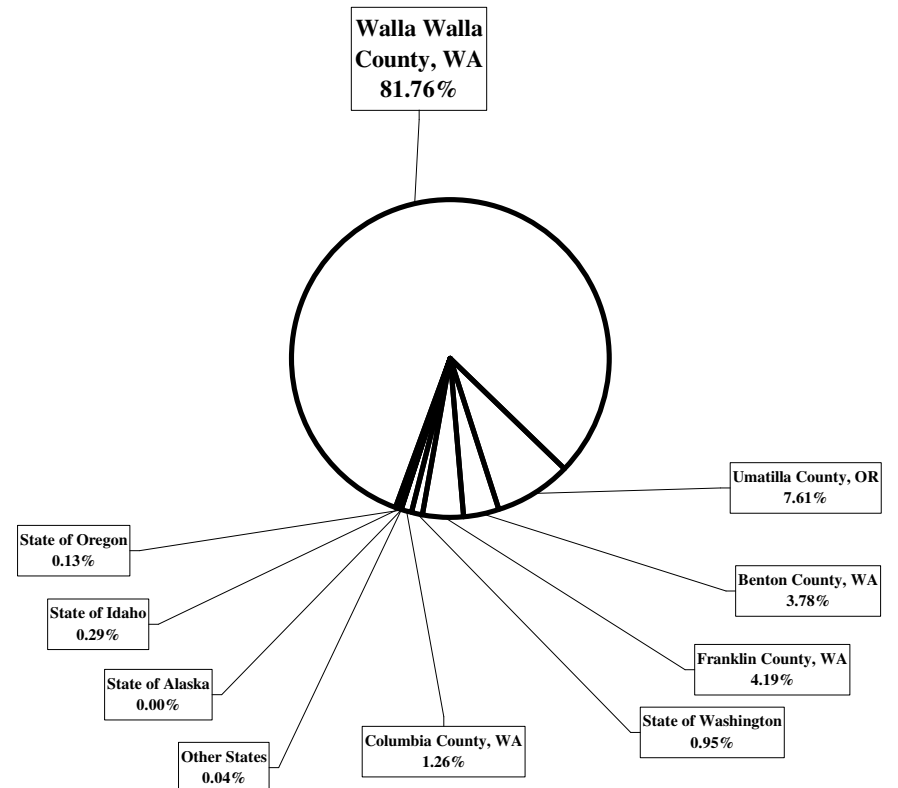

# Where Walla Walla County Residents Work & Live -2000

Walla Walla County Residents Work	Number	% of Total	Walla Walla County Employees Live	Number	% of Total	+/- Job Surplus
Walla Walla County, WA	20,046	86.33%	Walla Walla County, WA	20,046	81.76%	0
Umatilla County, OR	1,176	5.06%	Umatilla County, OR	1,866	7.61%	690
Benton County, WA	740	3.19%	Benton County, WA	927	3.78%	187
Franklin County, WA	663	2.86%	Franklin County, WA	1,027	4.19%	364
State of Washington	266	1.15%	State of Washington	232	0.95%	(34)
Columbia County, WA	178	0.77%	Columbia County, WA	308	1.26%	130
Other States	45	0.19%	Other States	10	0.04%	(35)
State of Alaska	43	0.19%	State of Alaska	0	0.00%	(43)
State of Oregon	41	0.18%	State of Oregon	32	0.13%	(9)
State of Idaho	22	0.09%	State of Idaho	71	0.29%	49
<b>TOTAL</b>	<b>23,220</b>	<b>100.00%</b>	<b>TOTAL</b>	<b>24,519</b>	<b>100.00%</b>	<b>1,299</b>

**Where Walla Walla County Resident Work**

**Where Walla Walla County Employees Live**

\* 13.7% of Walla Walla County's employed workforce work outside Walla Walla County

\* 18.2% of Walla Walla County's employed workforce work outside Walla Walla County