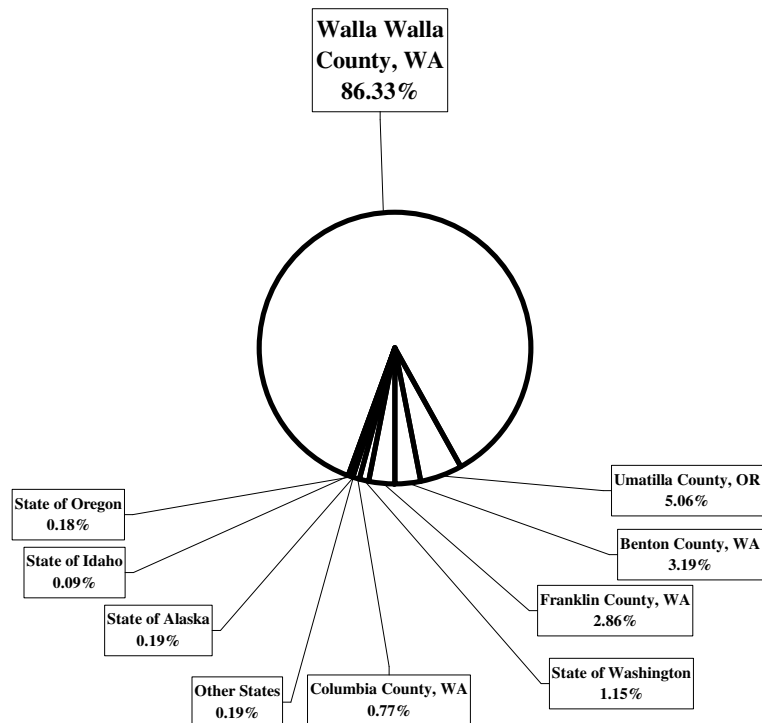

# Where Walla Walla County Residents Work & Live -2000

Walla Walla County Residents Work			Walla Walla County Employees Live			
	Number	% of Total		Number	% of Total	+/- Job Surplus
Walla Walla County, WA	20,046	86.33%	Walla Walla County, WA	20,046	81.76%	0
Umatilla County, OR	1,176	5.06%	Umatilla County, OR	1,866	7.61%	690
Benton County, WA	740	3.19%	Benton County, WA	927	3.78%	187
Franklin County, WA	663	2.86%	Franklin County, WA	1,027	4.19%	364
State of Washington	266	1.15%	State of Washington	232	0.95%	(34)
Columbia County, WA	178	0.77%	Columbia County, WA	308	1.26%	130
Other States	45	0.19%	Other States	10	0.04%	(35)
State of Alaska	43	0.19%	State of Alaska	0	0.00%	(43)
State of Oregon	41	0.18%	State of Oregon	32	0.13%	(9)
State of Idaho	22	0.09%	State of Idaho	71	0.29%	49
<b>TOTAL</b>	<b>23,220</b>	<b>100.00%</b>	<b>TOTAL</b>	<b>24,519</b>	<b>100.00%</b>	<b>1,299</b>

**Where Walla Walla County Resident Work**

**Where Walla Walla County Employees Live**

\* 13.7% of Walla Walla County's employed workforce work outside Walla Walla County

\* 18.2% of Walla Walla County's employed workforce work outside Walla Walla County