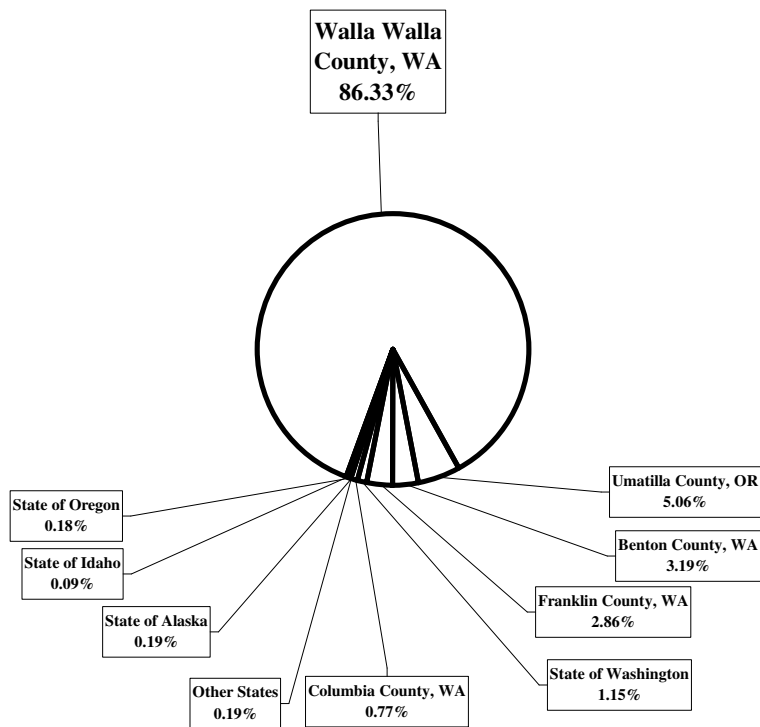

# Where Walla Walla County Residents Work & Live -2000

Walla Walla County Residents Work	Number	% of Total	Walla Walla County Employees Live	Number	% of Total	+/- Job Surplus
Walla Walla County, WA	20,046	86.33%	Walla Walla County, WA	20,046	81.76%	0
Umatilla County, OR	1,176	5.06%	Umatilla County, OR	1,866	7.61%	690
Benton County, WA	740	3.19%	Benton County, WA	927	3.78%	187
Franklin County, WA	663	2.86%	Franklin County, WA	1,027	4.19%	364
State of Washington	266	1.15%	State of Washington	232	0.95%	(34)
Columbia County, WA	178	0.77%	Columbia County, WA	308	1.26%	130
Other States	45	0.19%	Other States	10	0.04%	(35)
State of Alaska	43	0.19%	State of Alaska	0	0.00%	(43)
State of Oregon	41	0.18%	State of Oregon	32	0.13%	(9)
State of Idaho	22	0.09%	State of Idaho	71	0.29%	49
<b>TOTAL</b>	<b>23,220</b>	<b>100.00%</b>	<b>TOTAL</b>	<b>24,519</b>	<b>100.00%</b>	<b>1,299</b>

**Where Walla Walla County Resident Work**

**Where Walla Walla County Employees Live**

\* 13.7% of Walla Walla County's employed workforce work outside Walla Walla County

\* 18.2% of Walla Walla County's employed workforce work outside Walla Walla County