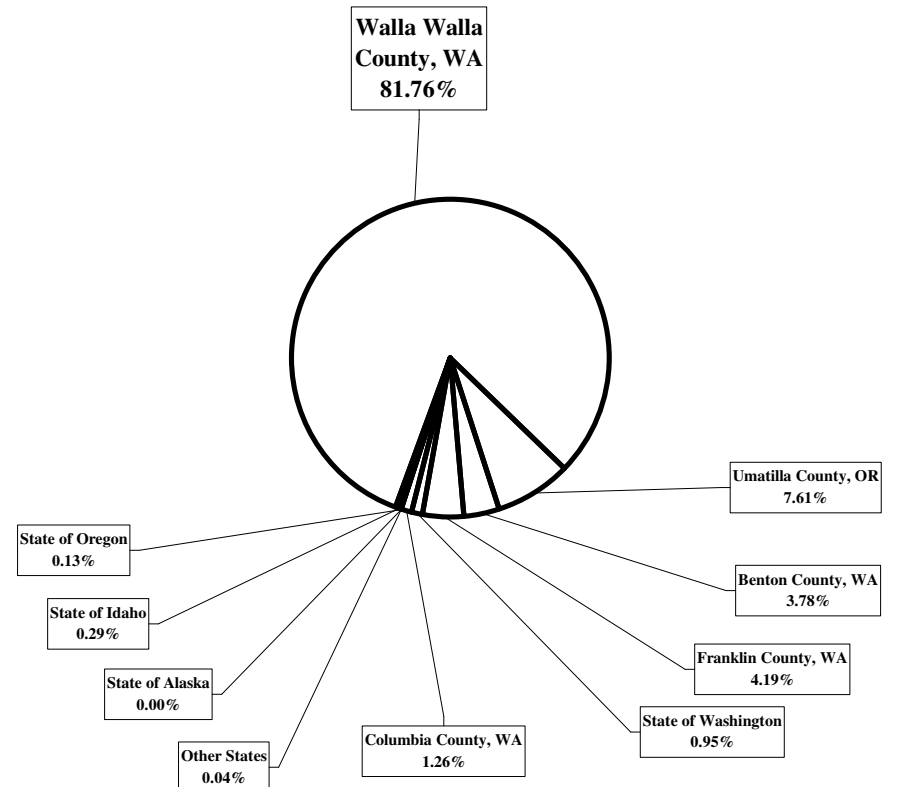

# Where Walla Walla County Residents Work & Live -2000

Walla Walla County Residents Work			Walla Walla County Employees Live			
	Number	% of Total		Number	% of Total	+/- Job Surplus
Walla Walla County, WA	20,046	86.33%	Walla Walla County, WA	20,046	81.76%	0
Umatilla County, OR	1,176	5.06%	Umatilla County, OR	1,866	7.61%	690
Benton County, WA	740	3.19%	Benton County, WA	927	3.78%	187
Franklin County, WA	663	2.86%	Franklin County, WA	1,027	4.19%	364
State of Washington	266	1.15%	State of Washington	232	0.95%	(34)
Columbia County, WA	178	0.77%	Columbia County, WA	308	1.26%	130
Other States	45	0.19%	Other States	10	0.04%	(35)
State of Alaska	43	0.19%	State of Alaska	0	0.00%	(43)
State of Oregon	41	0.18%	State of Oregon	32	0.13%	(9)
State of Idaho	22	0.09%	State of Idaho	71	0.29%	49
<b>TOTAL</b>	<b>23,220</b>	<b>100.00%</b>	<b>TOTAL</b>	<b>24,519</b>	<b>100.00%</b>	<b>1,299</b>

**Where Walla Walla County Resident Work**

**Where Walla Walla County Employees Live**

\* 13.7% of Walla Walla County's employed workforce work outside Walla Walla County

\* 18.2% of Walla Walla County's employed workforce work outside Walla Walla County