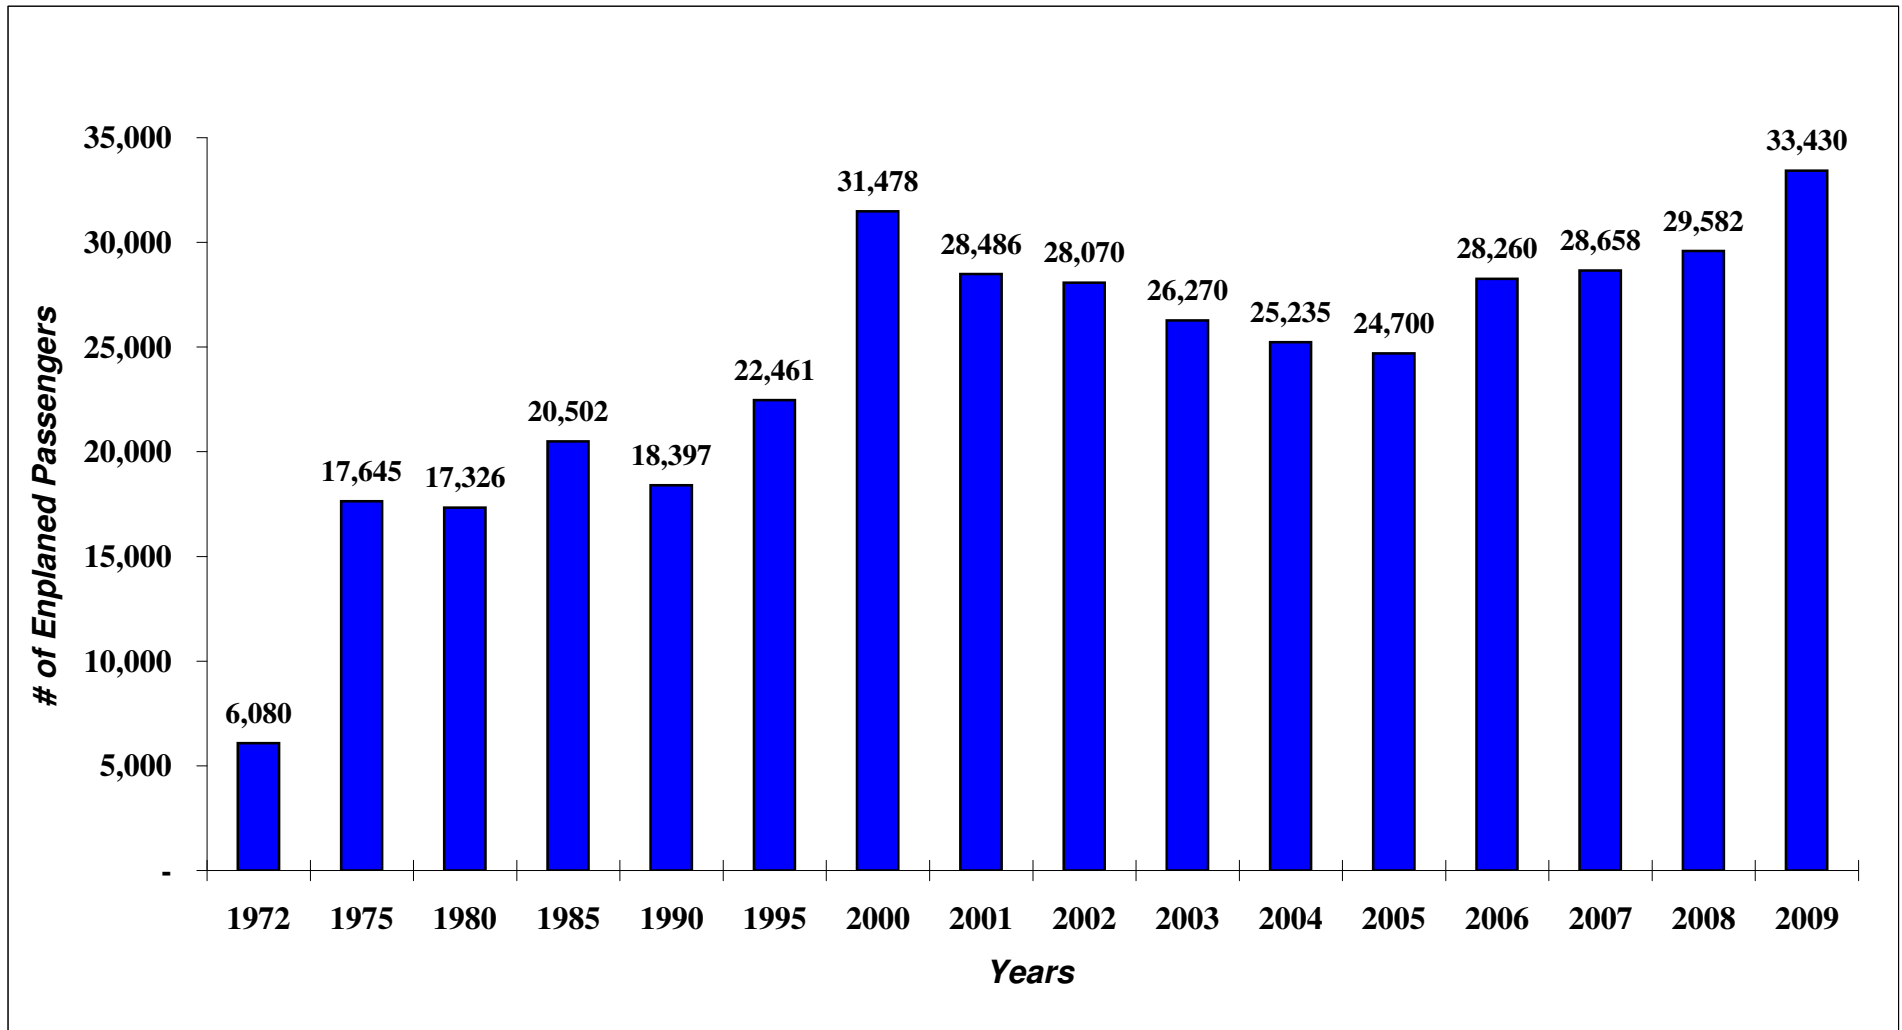

WALLA WALLA REGIONAL AIRPORT ENPLANED PASSENGERS 1972-2009

1972	1975	1980	1985	1990	1995	2000	2001	2002	2003	2004	2005	2006	2007	2008	2009
6,080	17,645	17,326	20,502	18,397	22,461	31,478	28,486	28,070	26,270	25,235	24,700	28,260	28,658	29,582	33,430
% Δ	190.2%	-1.8%	18.3%	-10.3%	22.1%	40.1%	-9.5%	-1.5%	-6.4%	-3.9%	-2.1%	14.4%	1.4%	3.2%	13.0%