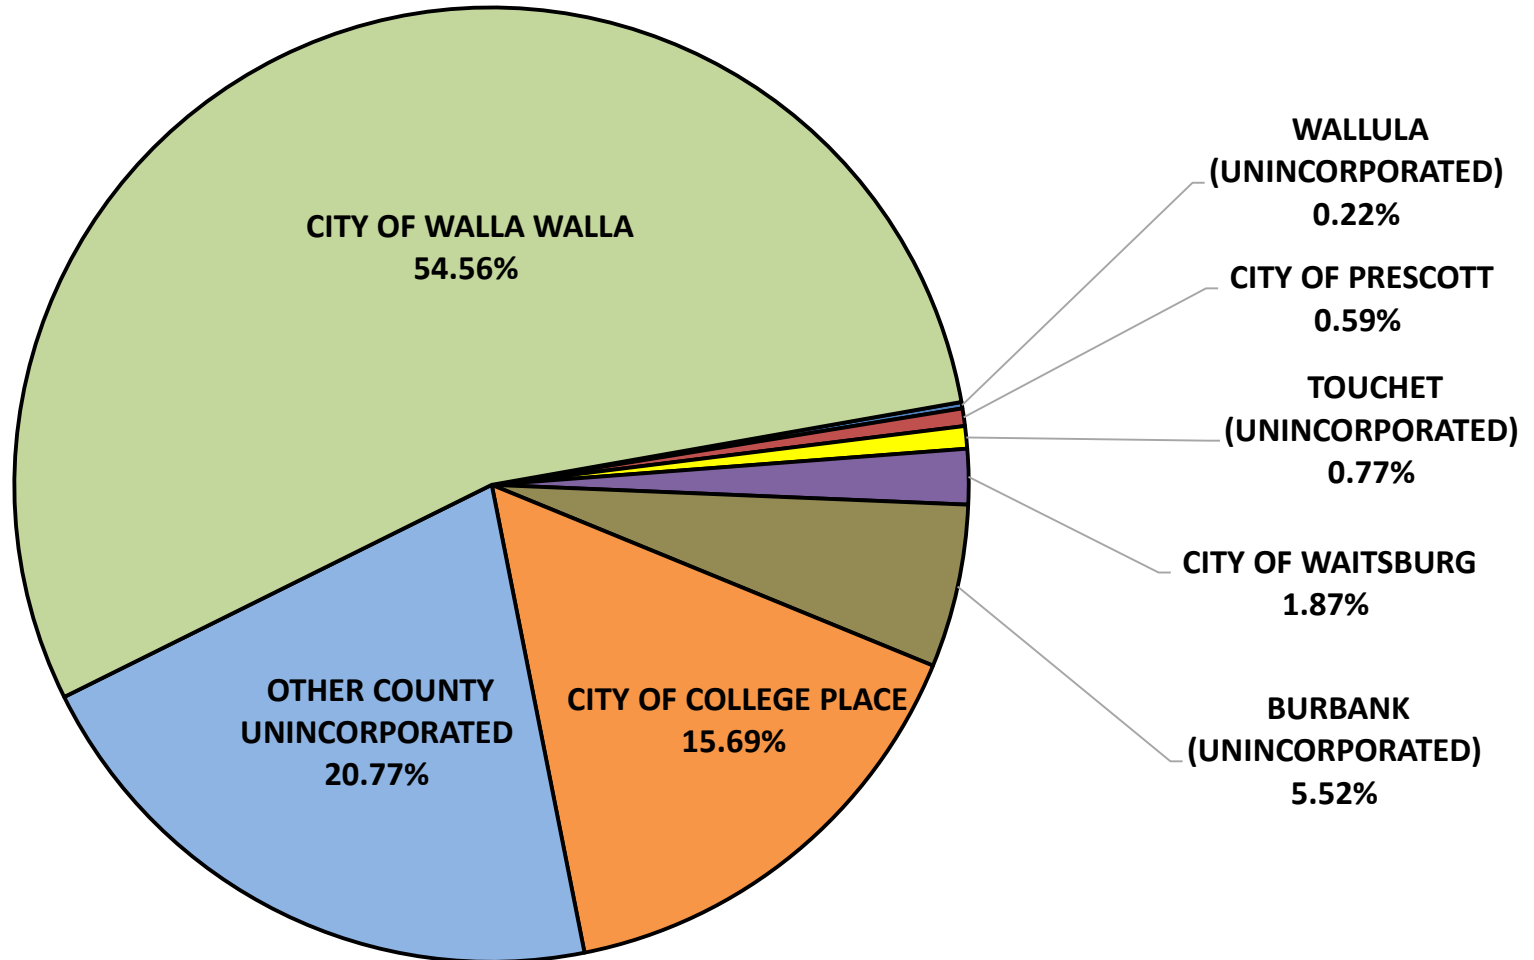

# WALLA WALLA COUNTY 2024 POPULATION BREAKDOWN

2020 Census Population figure for Burbank 3,499, Touchet 485, and Wallula 140  
 Population figures include prison population (Washington State Penitentiary - Capacity 2,158)  
 (1) Estimate from Office of Financial Management