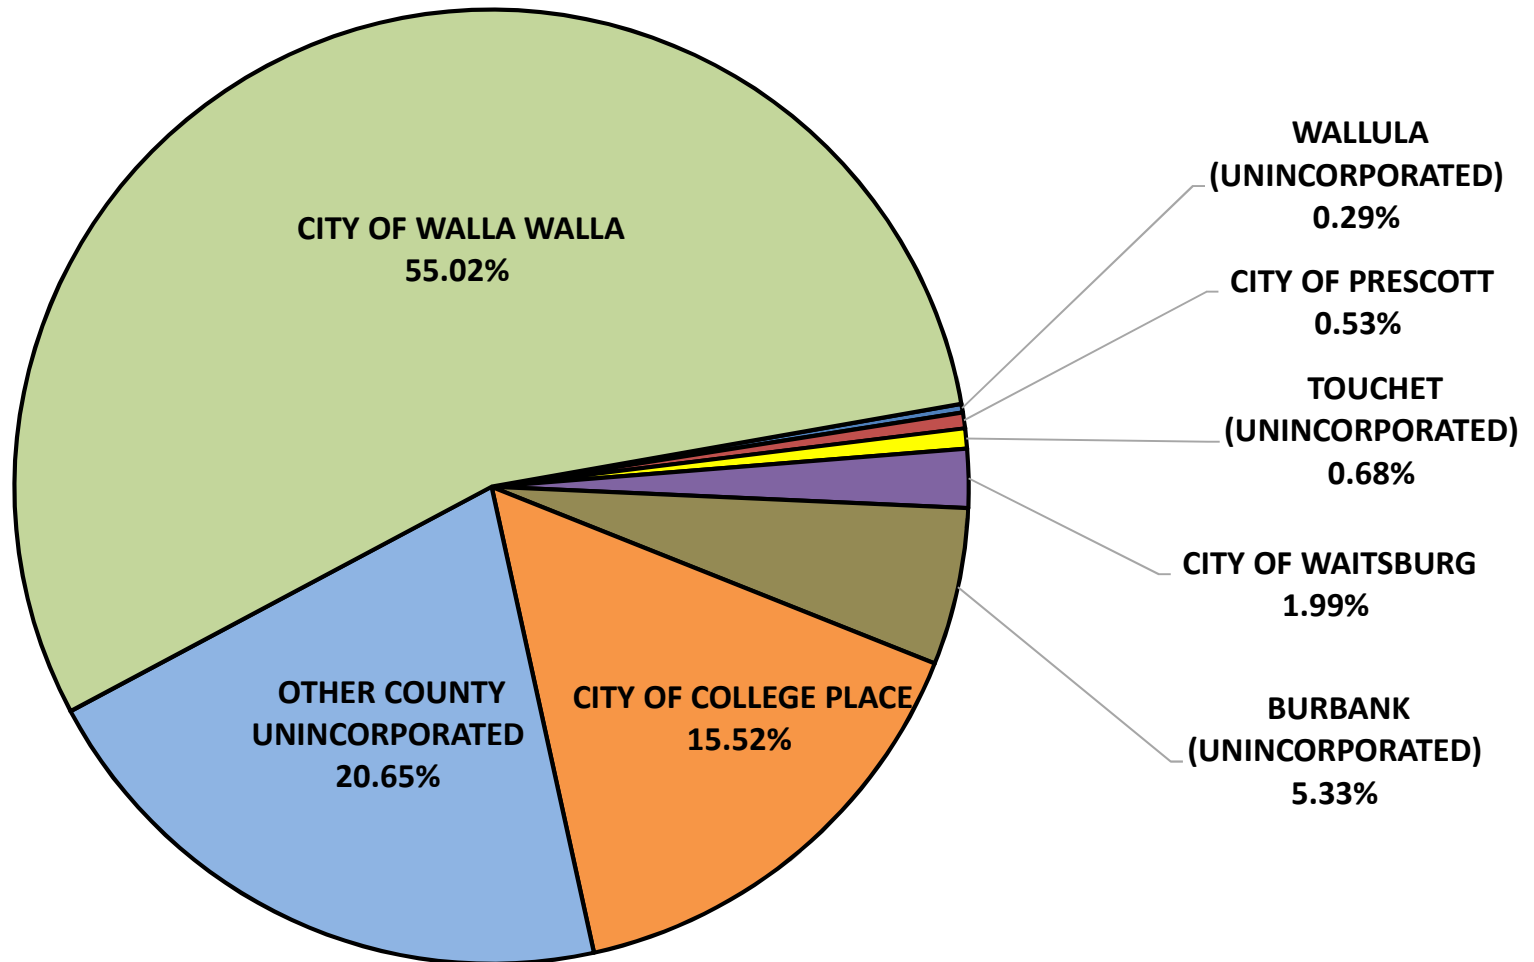

WALLA WALLA COUNTY 2018 POPULATION BREAKDOWN

2010 Census Population figure for Burbank 3,291, Touchet 421, and Wallula 179
 Population figures include prison population (approximately 2,300)
 (1) Estimate from Office of Financial Management