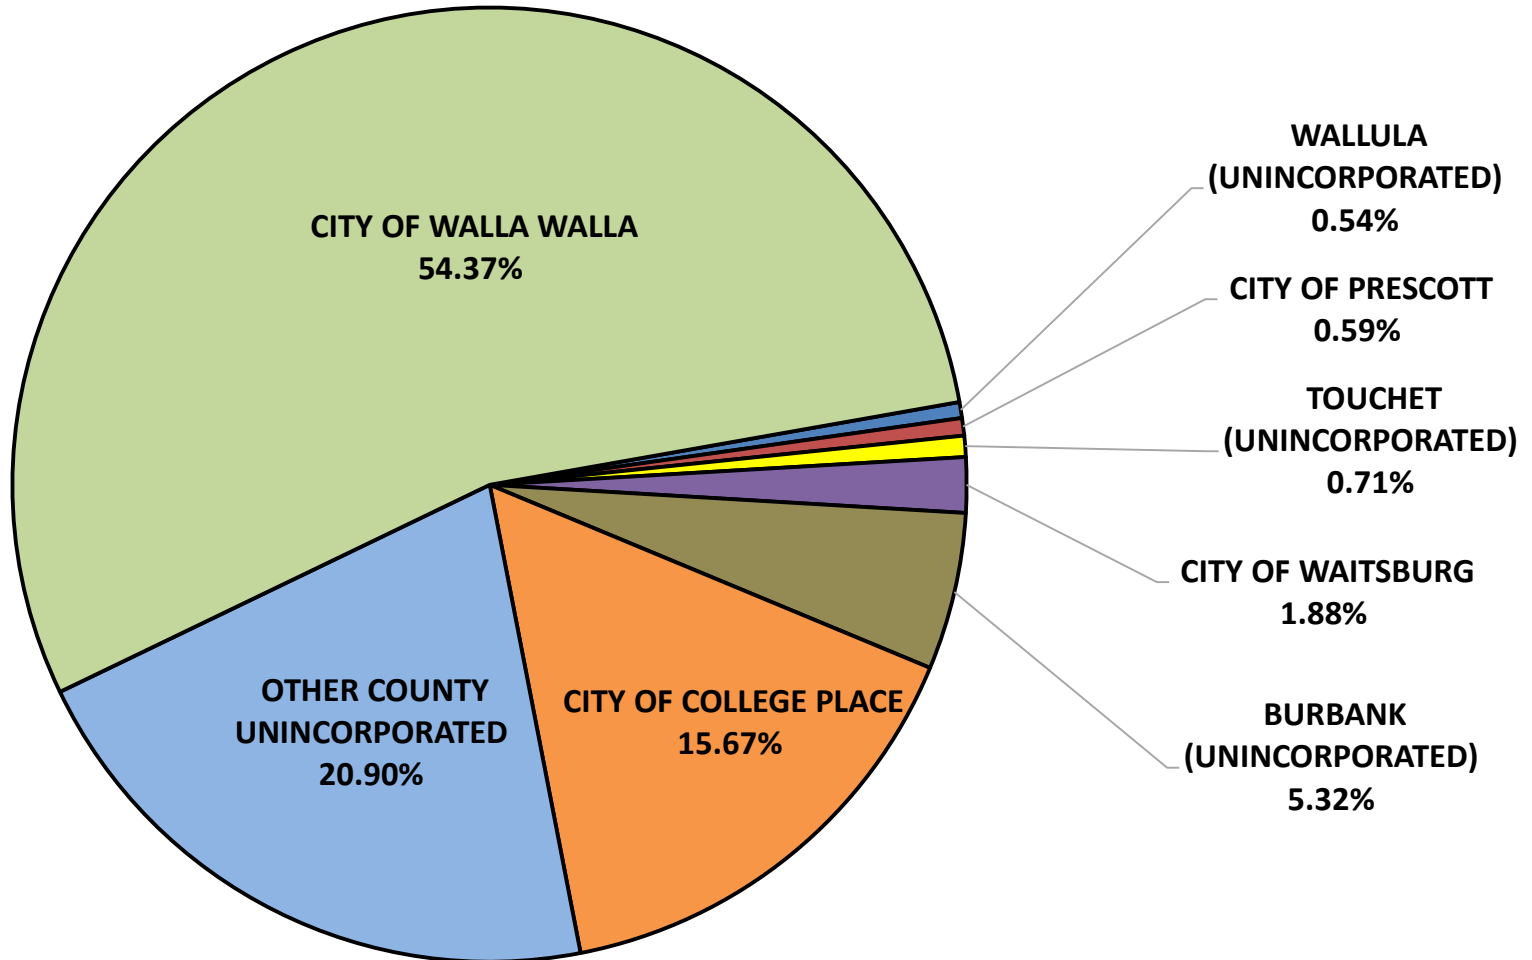

WALLA WALLA COUNTY 2023 POPULATION BREAKDOWN

2020 Census Population figure for Burbank 3,358, Touchet 449, and Wallula 342
 Population figures include prison population (approximately 2,300)
 (1) Estimate from Office of Financial Management