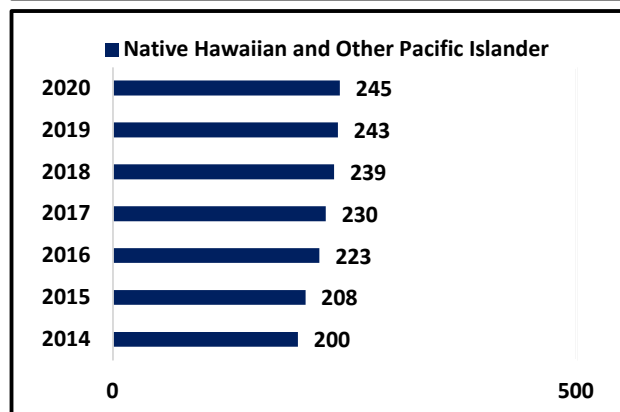

WALLA WALLA COUNTY POPULATION BY ETHNICITY 2014-2020

Racial Category	2014	2015	2016	2017	2018	2019	2020
White	55,548	55,939	55,907	56,424	56,652	56,920	57,181
Black or African American	1,213	1,234	1,268	1,297	1,327	1,332	1,335
American Indian and Alaska Native	795	799	810	829	840	860	879
Asian	854	887	904	940	999	1,050	1,096
Native Hawaiian and Other Pacific Islander	200	208	223	230	239	243	245
Two or More Races	1,540	1,583	1,618	1,680	1,743	1,795	1,845
Hispanic or Latino Origin	12,802	13,137	13,424	13,739	14,038	14,351	14,642

(1) 2010 Census information

(2) Washington State Office of Financial Management projections based upon the 2010 Census information.

(3) Hispanic origin is not a racial category. It may be viewed as the ancestry, national group, or country of birth of the person or person(s) or ancestors before arrival in the United States. Persons of Hispanic origin may be of any race.