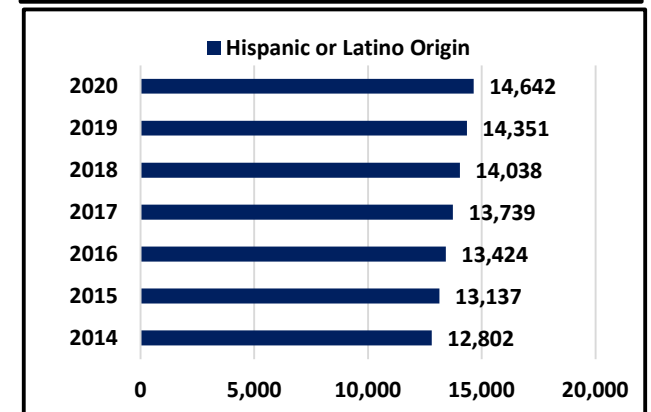

WALLA WALLA COUNTY POPULATION BY ETHNICITY 2014-2020

Racial Category	2014	2015	2016	2017	2018	2019	2020
White	55,548	55,939	55,907	56,424	56,652	56,920	57,181
Black or African American	1,213	1,234	1,268	1,297	1,327	1,332	1,335
American Indian and Alaska Native	795	799	810	829	840	860	879
Asian	854	887	904	940	999	1,050	1,096
Native Hawaiian and Other Pacific Islander	200	208	223	230	239	243	245
Two or More Races	1,540	1,583	1,618	1,680	1,743	1,795	1,845
Hispanic or Latino Origin	12,802	13,137	13,424	13,739	14,038	14,351	14,642

(1) 2010 Census information

(2) Washington State Office of Financial Management projections based upon the 2010 Census information.

(3) Hispanic origin is not a racial category. It may be viewed as the ancestry, national group, or country of birth of the person or person(s) or ancestors before arrival in the United States. Persons of Hispanic origin may be of any race.