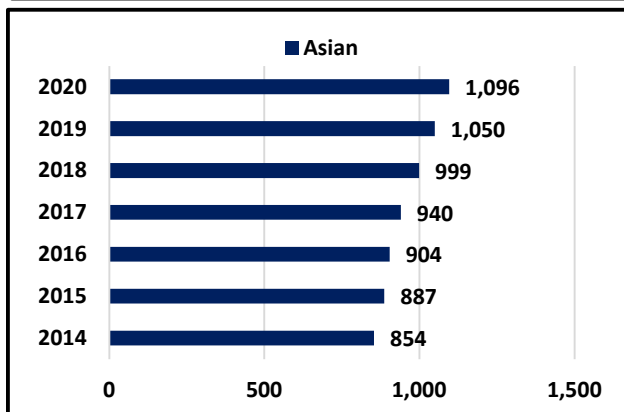

WALLA WALLA COUNTY POPULATION BY ETHNICITY 2014-2020

Racial Category	2014	2015	2016	2017	2018	2019	2020
White	55,548	55,939	55,907	56,424	56,652	56,920	57,181
Black or African American	1,213	1,234	1,268	1,297	1,327	1,332	1,335
American Indian and Alaska Native	795	799	810	829	840	860	879
Asian	854	887	904	940	999	1,050	1,096
Native Hawaiian and Other Pacific Islander	200	208	223	230	239	243	245
Two or More Races	1,540	1,583	1,618	1,680	1,743	1,795	1,845
Hispanic or Latino Origin	12,802	13,137	13,424	13,739	14,038	14,351	14,642

(1) 2010 Census information

(2) Washington State Office of Financial Management projections based upon the 2010 Census information.

(3) Hispanic origin is not a racial category. It may be viewed as the ancestry, national group, or country of birth of the person or person(s) or ancestors before arrival in the United States. Persons of Hispanic origin may be of any race.