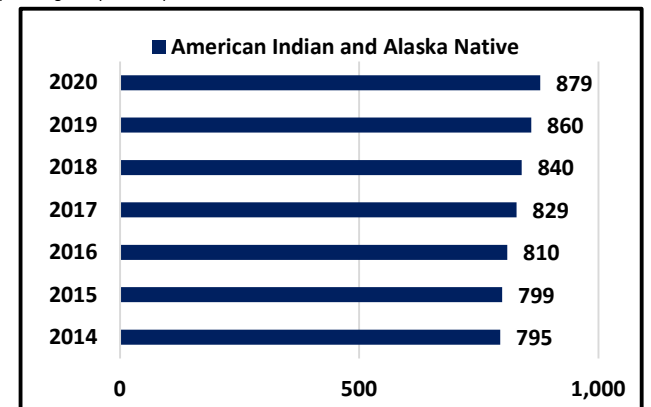

WALLA WALLA COUNTY POPULATION BY ETHNICITY 2014-2020

Racial Category	2014	2015	2016	2017	2018	2019	2020
White	55,548	55,939	55,907	56,424	56,652	56,920	57,181
Black or African American	1,213	1,234	1,268	1,297	1,327	1,332	1,335
American Indian and Alaska Native	795	799	810	829	840	860	879
Asian	854	887	904	940	999	1,050	1,096
Native Hawaiian and Other Pacific Islander	200	208	223	230	239	243	245
Two or More Races	1,540	1,583	1,618	1,680	1,743	1,795	1,845
Hispanic or Latino Origin	12,802	13,137	13,424	13,739	14,038	14,351	14,642

(1) 2010 Census information

(2) Washington State Office of Financial Management projections based upon the 2010 Census information.

(3) Hispanic origin is not a racial category. It may be viewed as the ancestry, national group, or country of birth of the person or person(s) or ancestors before arrival in the United States. Persons of Hispanic origin may be of any race.