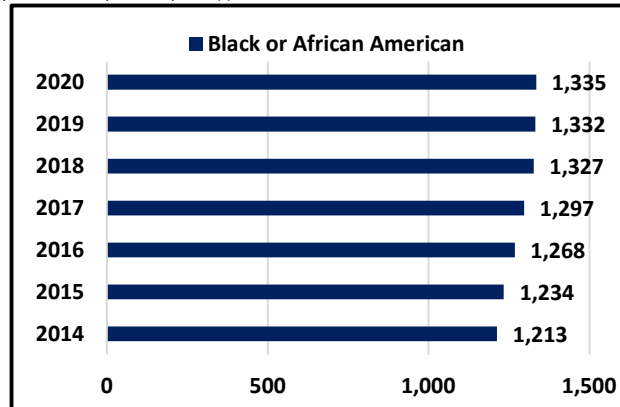

WALLA WALLA COUNTY POPULATION BY ETHNICITY 2014-2020

Racial Category	2014	2015	2016	2017	2018	2019	2020
White	55,548	55,939	55,907	56,424	56,652	56,920	57,181
Black or African American	1,213	1,234	1,268	1,297	1,327	1,332	1,335
American Indian and Alaska Native	795	799	810	829	840	860	879
Asian	854	887	904	940	999	1,050	1,096
Native Hawaiian and Other Pacific Islander	200	208	223	230	239	243	245
Two or More Races	1,540	1,583	1,618	1,680	1,743	1,795	1,845
Hispanic or Latino Origin	12,802	13,137	13,424	13,739	14,038	14,351	14,642

(1) 2010 Census information

(2) Washington State Office of Financial Management projections based upon the 2010 Census information.

(3) Hispanic origin is not a racial category. It may be viewed as the ancestry, national group, or country of birth of the person or person(s) or ancestors before arrival in the United States. Persons of Hispanic origin may be of any race.