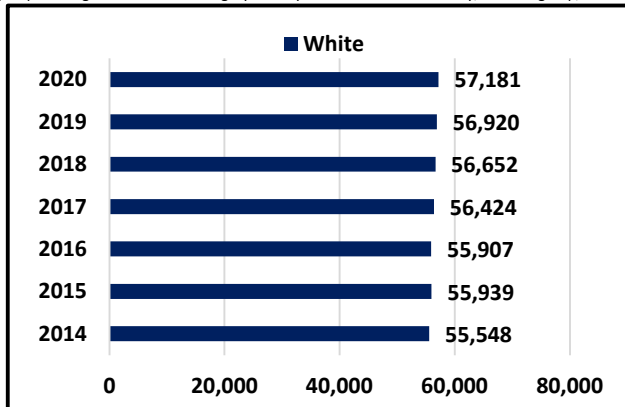

WALLA WALLA COUNTY POPULATION BY ETHNICITY 2014-2020

Racial Category	2014	2015	2016	2017	2018	2019	2020
White	55,548	55,939	55,907	56,424	56,652	56,920	57,181
Black or African American	1,213	1,234	1,268	1,297	1,327	1,332	1,335
American Indian and Alaska Native	795	799	810	829	840	860	879
Asian	854	887	904	940	999	1,050	1,096
Native Hawaiian and Other Pacific Islander	200	208	223	230	239	243	245
Two or More Races	1,540	1,583	1,618	1,680	1,743	1,795	1,845
Hispanic or Latino Origin	12,802	13,137	13,424	13,739	14,038	14,351	14,642

(1) 2010 Census information

(2) Washington State Office of Financial Management projections based upon the 2010 Census information.

(3) Hispanic origin is not a racial category. It may be viewed as the ancestry, national group, or country of birth of the person or person(s) or ancestors before arrival in the United States. Persons of Hispanic origin may be of any race.