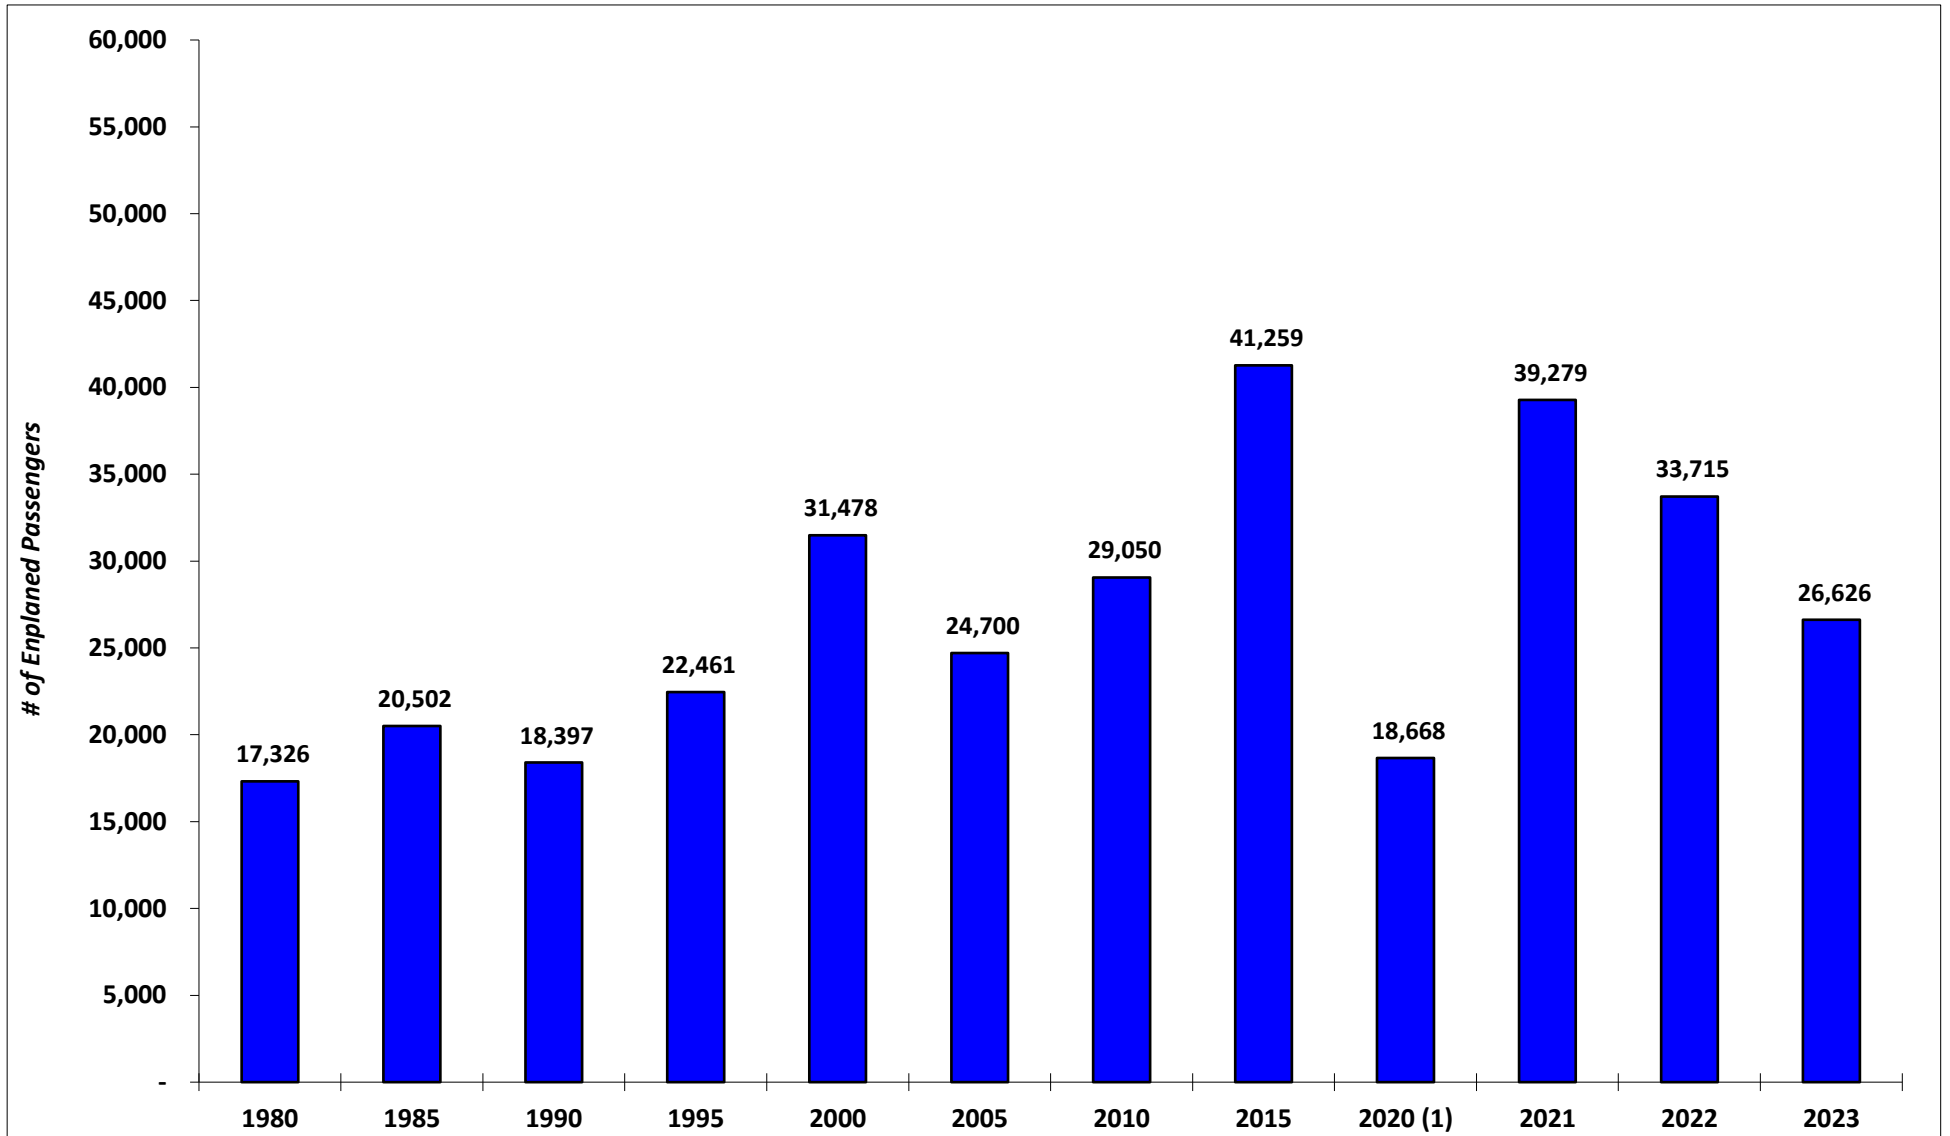

WALLA WALLA REGIONAL AIRPORT

Enplaned Passengers 1980 - 2023

| 1980 | 1985 | 1990 | 1995 | 2000 | 2005 | 2010 | 2015 | 2020 (1) | 2021 | 2022 | 2023 |
|----------|--------|--------|--------|--------|--------|--------|--------|----------|--------|--------|--------|
| 17,326 | 20,502 | 18,397 | 22,461 | 31,478 | 24,700 | 29,050 | 41,259 | 18,668 | 39,279 | 33,715 | 26,626 |
| % Change | 18.3% | -10.3% | 22.1% | 40.1% | -21.5% | 17.6% | 42.0% | -54.8% | 110.4% | -14.2% | -21.0% |