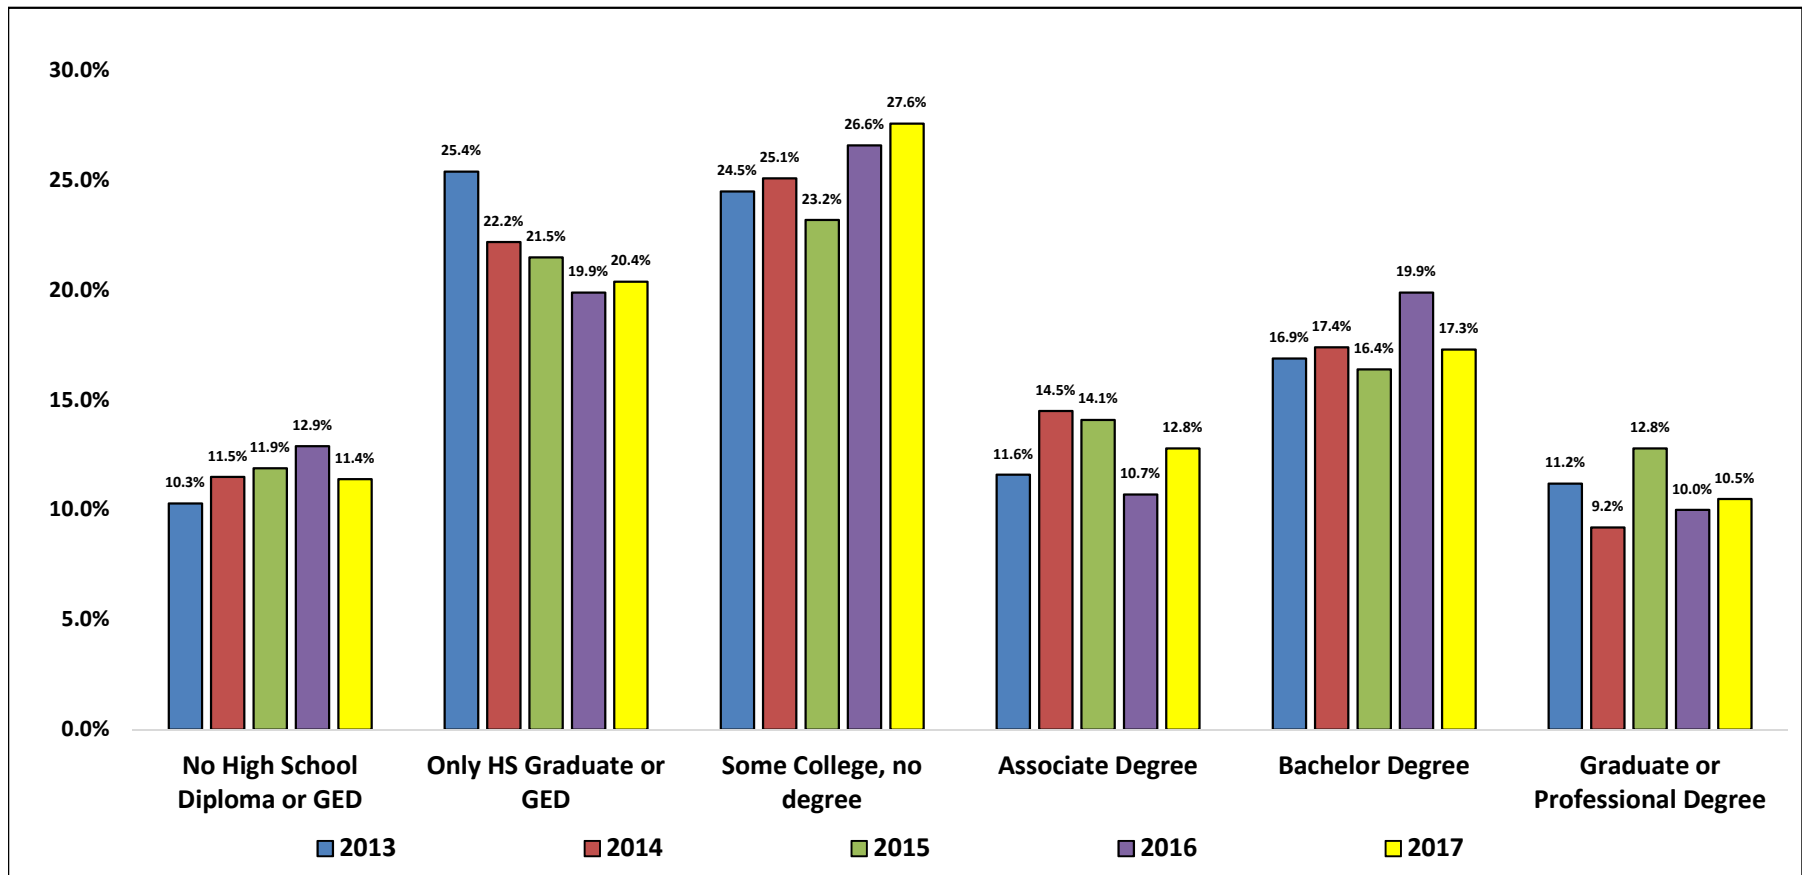

# Walla Walla & Columbia County EDUCATIONAL ATTAINMENT 2013-2017

Walla Walla & Columbia County	2013 Percentage	2014 Percentage	2015 Percentage	2016 Percentage	2017 Percentage
No High School Diploma or GED	10.3%	11.5%	11.9%	12.9%	11.4%
Only HS Graduate or GED	25.4%	22.2%	21.5%	19.9%	20.4%
Some College, no degree	24.5%	25.1%	23.2%	26.6%	27.6%
Associate Degree	11.6%	14.5%	14.1%	10.7%	12.8%
Bachelor Degree	16.9%	17.4%	16.4%	19.9%	17.3%
Graduate or Professional Degree	11.2%	9.2%	12.8%	10.0%	10.5%
<b>Percent with a High School Diploma or higher</b>	<b>89.6%</b>	<b>88.4%</b>	<b>88.0%</b>	<b>87.1%</b>	<b>88.6%</b>
<b>Percent with a Associate, Bachelor, or higher Degree</b>	<b>39.7%</b>	<b>41.1%</b>	<b>43.3%</b>	<b>40.6%</b>	<b>40.6%</b>